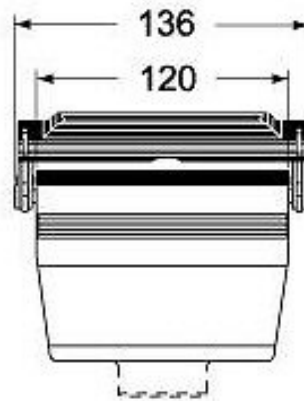

## Product Sheet

Part Number:

MAV 24 LG32

www.ilme.com

<b>Family</b>	CH - CA and MH - MA enclosures
<b>Version</b>	metal version
<b>Series</b>	Hoods with single lever
<b>Product type</b>	with 1 lever
<b>Type</b>	top entry
<b>Execution</b>	high construction
<b>Quality mark</b>	 (type:4/4X/12),  
<b>IP degree of protection</b>	IP66 (EN 60529) and IP69K (DIN 40050 - 9) degree of protection.
<b>Cable entry</b>	M 32
<b>Fixing centre distance</b>	size "104.27"
<b>Material</b>	metal
<b>Barcode EAN13</b>	8015747052771

The information and the dimensions contained are not binding and may be changed without prior notice.

The drawing's dimensions are in mm.