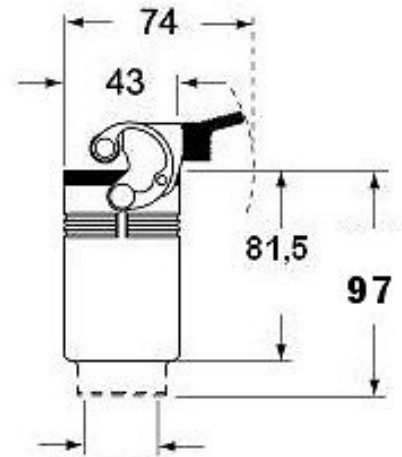

## Product Sheet

Part Number:

MAV 24 LG32

www.ilme.com

<b>Family</b>	CH - CA and MH - MA enclosures
<b>Version</b>	metal version
<b>Series</b>	Hoods with single lever
<b>Product type</b>	with 1 lever
<b>Type</b>	top entry
<b>Execution</b>	high construction
<b>Quality mark</b>	 (type:4/4X/12),  
<b>IP degree of protection</b>	IP66 (EN 60529) and IP69K (DIN 40050 - 9) degree of protection.
<b>Cable entry</b>	M 32
<b>Fixing centre distance</b>	size "104.27"
<b>Material</b>	metal
<b>Barcode EAN13</b>	8015747052771

The information and the dimensions contained are not binding and may be changed without prior notice.

The drawing's dimensions are in mm.