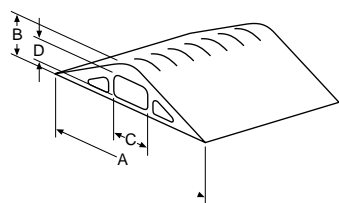

FLOORTRAK® Floor Cable Cover

Features and Specifications

FloorTrak Dimensions

FloorTrak	FT2	FT3	FT4
Width (A)	2.75" (69.8)	3.00" (78.2)	3.25" (82.6)
Height (B)	.53" (13.4)	.75" (19.1)	1.10" (27.8)
Ctr. Hole (C x D)	.50" x .31" (12.7) x (7.9)	.75" x .50" (19.1) x (12.7)	1.12" x .75" (30.7) x (19.1)

Catalog Numbers	Color	Length Feet (meters)
FloorTrak 2		
FT2BK10	Black	10' (3.05)
FT2BR10	Brown	10' (3.05)
FT2BG10	Beige	10' (3.05)
FT2GY10	Gray	10' (3.05)
FT2Y10	Yellow	10' (3.05)

Catalog Numbers	Color	Length Feet (meters)
FloorTrak 3		
FT3BK5	Black	5' (1.52)
FT3BK25	Black	25' (7.62)
FT3BR5	Brown	5' (1.52)
FT3BR25	Brown	25' (7.62)
FT3BG5	Beige	5' (1.52)
FT3BG25	Beige	25' (7.62)
FT3GY5	Gray	5' (1.52)
FT3GY25	Gray	25' (7.62)
FT3Y5	Yellow	5' (1.52)

Catalog Numbers	Color	Length Feet (meters)
FloorTrak 4		
FT4BK5	Black	5' (1.52)
FT4BK25	Black	25' (7.62)
FT4GY25	Gray	25' (7.62)
FT4Y5	Yellow	5' (1.52)

FloorTrak

FloorTrak is a flexible non-metallic cover for cables that run over the floor. When portable cords and cables cannot be concealed or routed away from traffic patterns, portable FloorTrak protects, organizes, and reduces trip hazards. Three different sizes mean it will handle cables of up to .75" (19.1) in diameter. Available in five PVC colors to blend with the various decors.