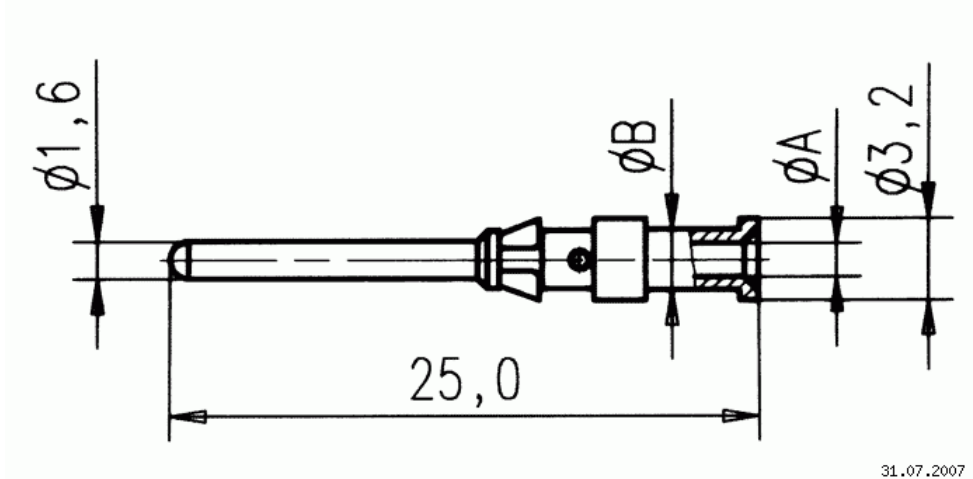

Turned contacts turned crimp male contact for wire gauge 14

Part No. VN 01 016 0028 (1)C

Series Contacts

Subseries Contact Turned contacts

COMMON CHARACTERISTICS		
Wire gauge from		2,5
Wire gauge (AWG) from		14
Packaging / supplied as		Single contact
No. of pieces		100
Sex of Contact		Pin
Type of contact		Turned crimp contact
CLIMATICAL CHARACTERISTICS		
Upper temperature		+ 125 °C
Lower temperatur		- 40 °C

Turned contacts turned crimp male contact for wire gauge 14

Part No. VN 01 016 0028 (1)C

Series Contacts

Subseries Contact Turned contacts

Ma zeichnung Dimensions in mm (Inch)

31.07.2007