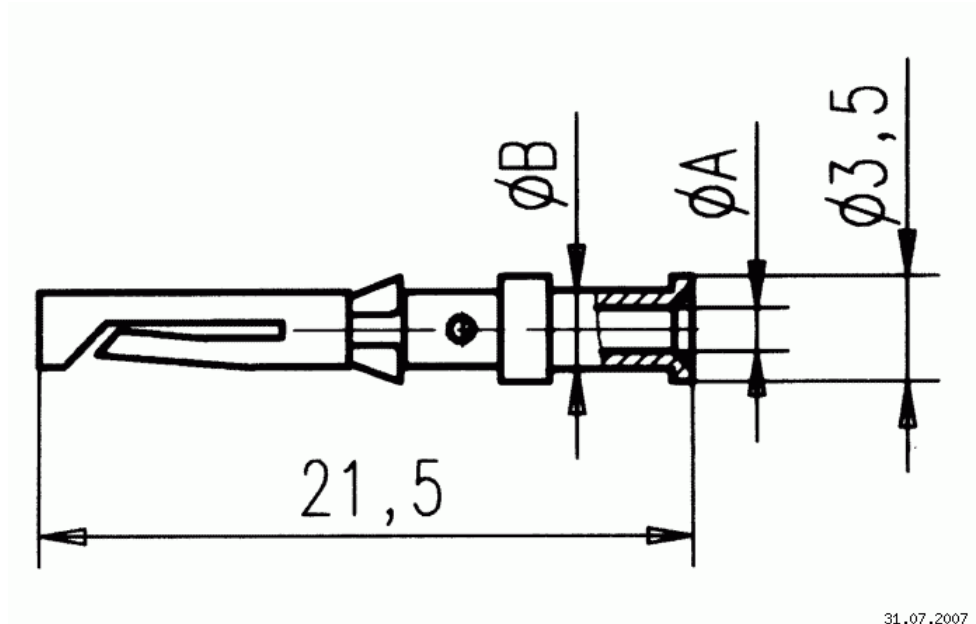

Turned contacts turned crimp female contact for wire gauge 26 - 22

Part No. VN 02 016 0024 (1)C

Series Contacts

Subseries Contact Turned contacts

COMMON CHARACTERISTICS

Wire gauge from		0,14
Wire gauge to		0,37
Wire gauge (AWG) from		26
Wire gauge (AWG) to		22
Packaging / supplied as		Single contact
No. of pieces		100
Sex of Contact		Socket
Type of contact		Turned crimp contact

CLIMATICAL CHARACTERISTICS

Upper temperature		+ 125 °C
Lower temperatur		- 40 °C

Turned contacts turned crimp female contact for wire gauge 26 - 22

Part No. VN 02 016 0024 (1)C

Series Contacts

Subseries Contact Turned contacts

Ma zeichnung Dimensions in mm (Inch)

31.07.2007