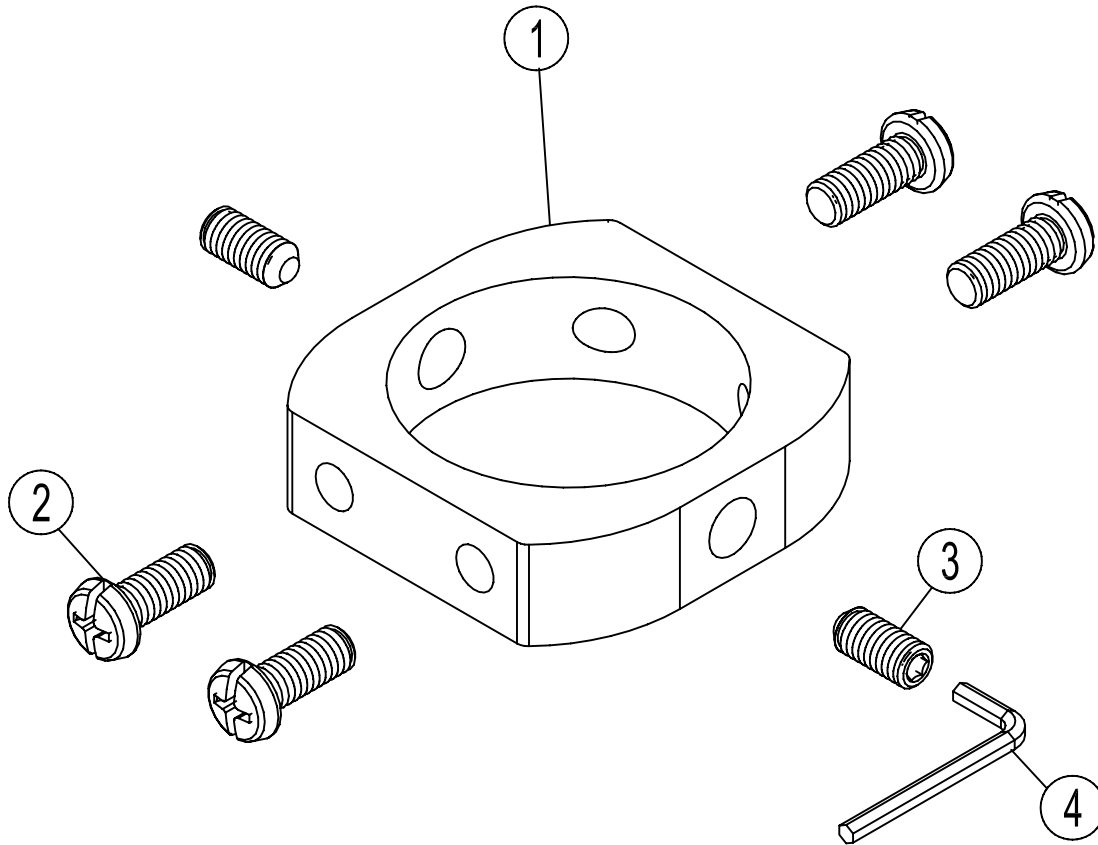

BT7042

Ø42MM ACCESSORY COLLAR

THIS PACK CONTAINS 1 ACCESSORY COLLAR.

PLEASE KEEP THIS PARTS LIST FOR FUTURE REFERENCE

PART NUMBER	PART NAME	QUANTITY
1	Ø42mm ACCESSORY COLLAR	1
2	M8 x 12mm SCREW	4
3	M10 x 16mm BRAKE SCREW	2
4	M5 ALLEN KEY - L65mm	1