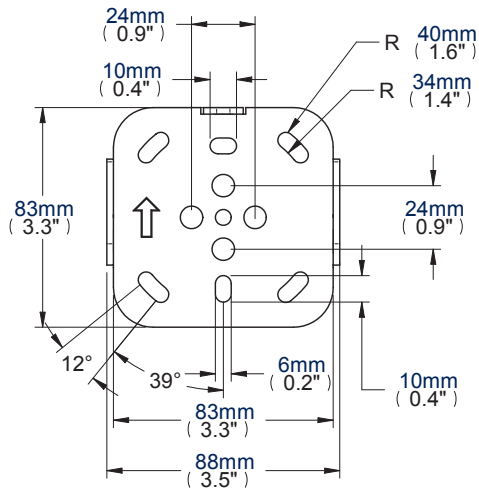

- Fits screens with VESA mounting patterns: 50 x 50mm, 75 x 75mm and 100 x 100mm
- Ultra-slim design mounts screen only 15mm (0.6") from the wall
- Features 'OWLS' On Wall Levelling System
- Security locking screws and Allen key provided for secure installation
- Simple 'hook-on' installation with all mounting hardware included
- Available in Black and Silver

Ultra-slim design for close to wall installation

'OWLS' On Wall Levelling System

Security locking screws provided

Simple 'hook-on' installation

Ultra-Slim Flat Screen Wall Mount

For more information please visit www.btechavmounts.com/BT7510

BT7510

Registered Design Number: 001713280-0003

Side View

Top View

Wall Plate

Interface Plate

Colour:	Order Ref:	EAN Code:	Master Carton Qty:	Inner Carton Qty:	Master Carton Weight:	Master Carton Cube:
Black	BT7510/B	5019318751028	32	4	17.78kg (39.12lbs)	0.08cbm (2.81cuft)
Silver	BT7510/S	5019318751004	32	4	17.78kg (39.12lbs)	0.08cbm (2.81cuft)