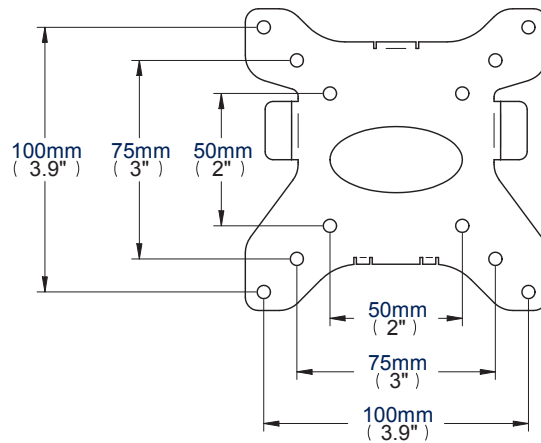

- Fits screens with VESA mounting patterns: 50 x 50mm, 75 x 75mm and 100 x 100mm
- Ultra-slim design mounts screen only 15mm (0.6") from the wall
- Features 'OWLS' On Wall Levelling System
- Security locking screws and Allen key provided for secure installation
- Simple 'hook-on' installation with all mounting hardware included
- Available in Black and Silver

Ultra-slim design for close to wall installation

'OWLS' On Wall Levelling System

Security locking screws provided

Simple 'hook-on' installation

Ultra-Slim Flat Screen Wall Mount

For more information please visit www.btechavmounts.com/BT7510

BT7510

Registered Design Number: 001713280-0003

Side View

Top View

Wall Plate

Interface Plate

Colour:	Order Ref:	EAN Code:	Master Carton Qty:	Inner Carton Qty:	Master Carton Weight:	Master Carton Cube:
Black	BT7510/B	5019318751028	32	4	17.78kg (39.12lbs)	0.08cbm (2.81cuft)
Silver	BT7510/S	5019318751004	32	4	17.78kg (39.12lbs)	0.08cbm (2.81cuft)