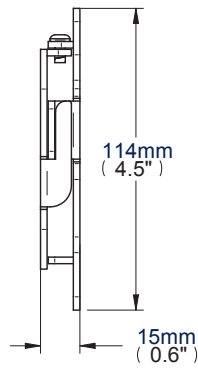

- Fits screens with VESA mounting patterns: 50 x 50mm, 75 x 75mm and 100 x 100mm
- Ultra-slim design mounts screen only 15mm (0.6") from the wall
- Features 'OWLS' On Wall Levelling System
- Security locking screws and Allen key provided for secure installation
- Simple 'hook-on' installation with all mounting hardware included
- Available in Black and Silver

Ultra-slim design for close to wall installation

'OWLS' On Wall Levelling System

Security locking screws provided

Simple 'hook-on' installation

Ultra-Slim Flat Screen Wall Mount

For more information please visit www.btechavmounts.com/BT7510

BT7510

Registered Design Number: 001713280-0003

Side View

Top View

Wall Plate

Interface Plate

Colour:	Order Ref:	EAN Code:	Master Carton Qty:	Inner Carton Qty:	Master Carton Weight:	Master Carton Cube:
Black	BT7510/B	5019318751028	32	4	17.78kg (39.12lbs)	0.08cbm (2.81cuft)
Silver	BT7510/S	5019318751004	32	4	17.78kg (39.12lbs)	0.08cbm (2.81cuft)