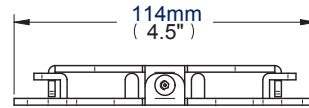

- Fits screens with VESA mounting patterns: 50 x 50mm, 75 x 75mm and 100 x 100mm
- Ultra-slim design mounts screen only 15mm (0.6") from the wall
- Features 'OWLS' On Wall Levelling System
- Security locking screws and Allen key provided for secure installation
- Simple 'hook-on' installation with all mounting hardware included
- Available in Black and Silver

Ultra-slim design for close to wall installation

'OWLS' On Wall Levelling System

Security locking screws provided

Simple 'hook-on' installation

Ultra-Slim Flat Screen Wall Mount

For more information please visit www.btechavmounts.com/BT7510

BT7510

Registered Design Number: 001713280-0003

Side View

Top View

Wall Plate

Interface Plate

Colour:	Order Ref:	EAN Code:	Master Carton Qty:	Inner Carton Qty:	Master Carton Weight:	Master Carton Cube:
Black	BT7510/B	5019318751028	32	4	17.78kg (39.12lbs)	0.08cbm (2.81cuft)
Silver	BT7510/S	5019318751004	32	4	17.78kg (39.12lbs)	0.08cbm (2.81cuft)