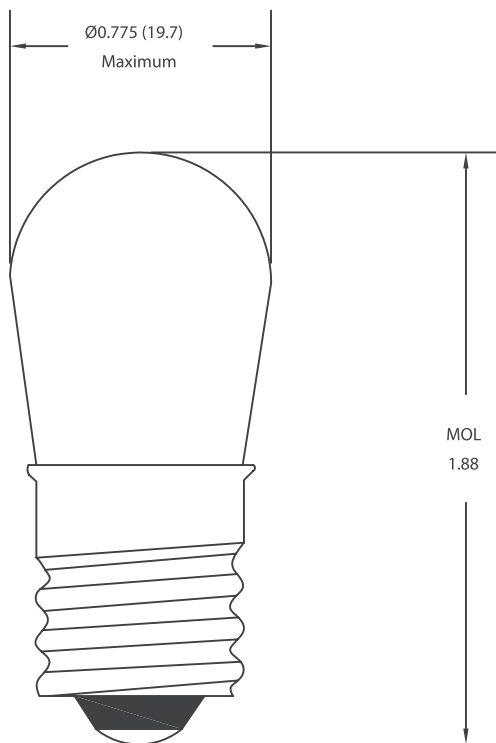

Lamp

S-6 Candelabra Screw

Specifications:

Volts	: 155
Amps	: 0.039
Watts	: 6
Lumens	: 41
Filament	: C-7A
Life (Hours)	: 1,500

Dimensions : Inches

Part Number Table

Description	Part Number
Lamp, S-6 Candelabra Screw	6S6/155V