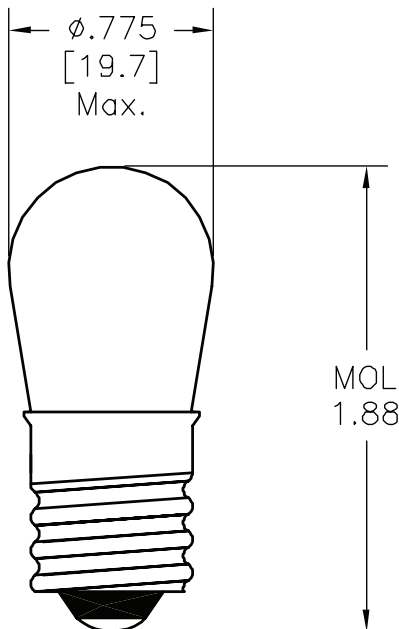

Lamp

S-6 Candelabra Screw

Specifications

Volts	: 230
Amps	: 23
Watts	: 10
Lumens	: 66
Filament	: CC-9
Life (Hours)	: 1,500

Dimensions : Inches

Part Number Table

Description	Part Number
Lamp, S-6 Candelabra Screw	10S6/230V