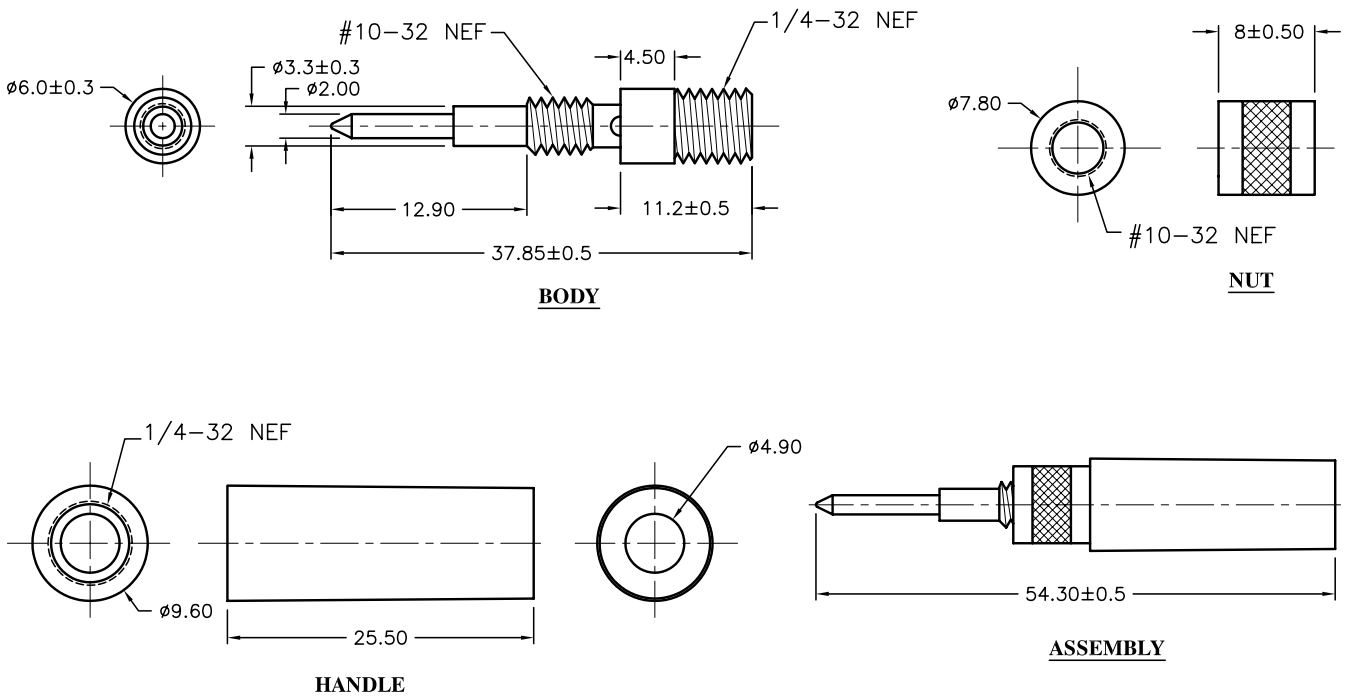

Insulated Tip Plug

Specifications

Nut : Brass, Nickel-Plated
 Body : Brass, Nickel-Plated
 Handle : ABS

Dimensions : Millimeters

Part Number Table

Description	Colour	Part Number
Insulated Tip Plug	Red	SPC15166
	Black	SPC15184