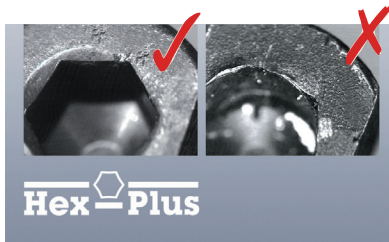

L-key Set Multicolour

With convenient colour-coded tubing.

NEW

L-keys in SPKL quality Multicolour

9-piece set

Highest quality: Round material with profiled Hex-Plus design, also with the ballpoint version. The Hex-Plus profile extends the service life of hexagon socket screws. BlackLaser surface treatment for high corrosion protection.

The rubber sleeve provides a pleasant grip, particularly in applications at low temperatures. The colour-coded tubing makes it easy to find the right tool.

Hex-Plus

Hexagon screws can endure a problem because the contact surfaces delivering the power from the conventional tool, is transferred to the screw via very small surface areas. The consequence: the screw can become damaged (rounding out). Hex-Plus tools have a greater contact surface that prevents this from happening! Good to know: Hex-Plus tools fit into every standard hexagon socket screw!

950 SPKL/9 SM N Multicolour L-key set, metric, BlackLaser

Hex-Plus

9-piece set in a two-component clip

Code	
05073593001	950 SPKL 1 x 1.5x90; 1 x 2.0x101; 1 x 2.5x112; 1 x 3.0x123; Multicolour 1 x 4.0x137; 1 x 5.0x154; 1 x 6.0x172; 1 x 8.0x195; 1 x 10.0x224