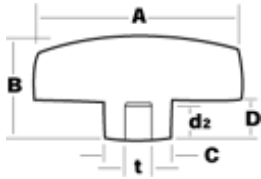

Option Choices

Selection Option	Your Choice
Knob Shape	Fluted Knob
Knob Style	Coronado
Material	Thermoplastic
Insert	Brass Insert
Insert or Stud Measurement	English

Dimension Chart

Part Dimensions

Part Number	A	B	C	D	t	d2
EI20-2520	1.375	0.800	0.800	0.620	1/4-20	0.645

Part: EI20-2520

Quantity	
100-499	
500-999	
1000-2499	
2500-4999	

Please [contact us](#) for pricing on orders over 5000 knobs

[Start New Selection](#)