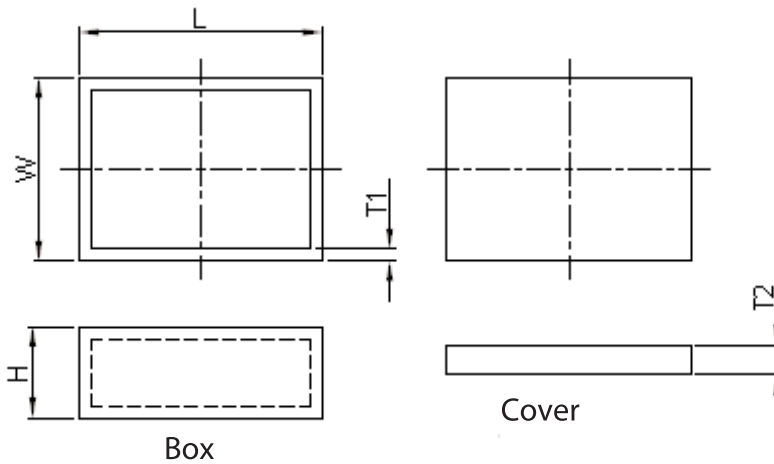

# Potting Box

## Specifications:

Enclosure Type	: Potting Box
Enclosure Material	: ABS
Body Colour	: Black
Operating Temperature	: -20°C to 60°C

Dimensions : Millimetres

## Part Number Table

Description	Type	External Dimensions					Part Number
		Length (L)	Width (W)	Height (H)	T1	T2	
Potting Boxes - ABS	Box	60	60	50	1.5	1.8	G606050B
	Lid						G606050L

**Important Notice** : This data sheet and its contents (the "Information") belong to the members of the Premier Farnell group of companies (the "Group") or are licensed to it. No licence is granted for the use of it other than for information purposes in connection with the products to which it relates. No licence of any intellectual property rights is granted. The Information is subject to change without notice and replaces all data sheets previously supplied. The Information supplied is believed to be accurate but the Group assumes no responsibility for its accuracy or completeness, any error in or omission from it or for any use made of it. Users of this data sheet should check for themselves the Information and the suitability of the products for their purpose and not make any assumptions based on information included or omitted. Liability for loss or damage resulting from any reliance on the Information or use of it (including liability resulting from negligence or where the Group was aware of the possibility of such loss or damage arising) is excluded. This will not operate to limit or restrict the Group's liability for death or personal injury resulting from its negligence. Multicomp is the registered trademark of the Group. © Premier Farnell plc 2012.