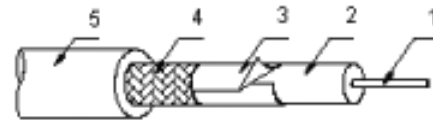

## Specifications:

Connector Type A	: TV Coaxial Plug
Connector Type B	: TV Coaxial Plug
Cable Assembly Type	: Audio / Video
Cable Length - Imperial	: 13.12ft
Cable Length - Metric	: 4m
Jacket Colour	: Black
Coaxial Type	: 3C2V 75R

Wiring Diagram

Structure of Cable

Dimensions : Millimetres