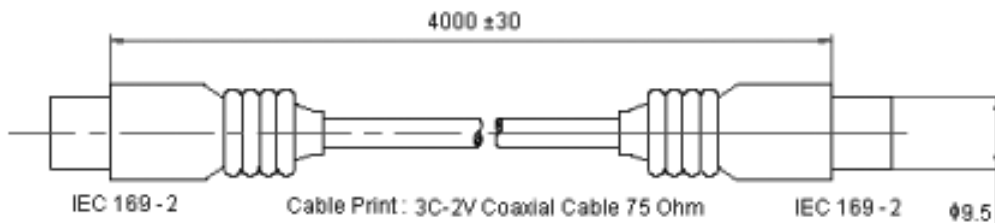

## Specifications:

Connector Type A	: TV Coaxial Plug
Connector Type B	: TV Coaxial Plug
Cable Assembly Type	: Audio / Video
Cable Length - Imperial	: 13.12ft
Cable Length - Metric	: 4m
Jacket Colour	: Black
Coaxial Type	: 3C2V 75R