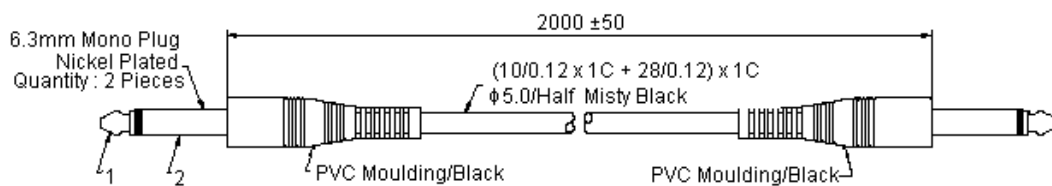

Lead

6.3mm Mono Plug to 6.3mm Mono Plug

pro-SIGNAL

Specifications:

Connector Type A	: 6.35mm Mono Jack Plug
Connector Type B	: 6.35mm Mono Jack Plug
Cable Assembly Type	: Audio / Video
Cable Length - Imperial	: 6.56ft
Cable Length - Metric	: 2m
Jacket Colour	: Black
No. of Poles	: 2

Soldered Drawing:

6.3mm Mono Plug 6.3mm Mono Plug

Dimensions : Millimetres

Part Number Table

Description	Part Number
Lead, 6.35mm M Jack Plug to Plug, 2M	AV02464

Important Notice : This data sheet and its contents (the "Information") belong to the members of the Premier Farnell group of companies (the "Group") or are licensed to it. No licence is granted for the use of it other than for information purposes in connection with the products to which it relates. No licence of any intellectual property rights is granted. The Information is subject to change without notice and replaces all data sheets previously supplied. The Information supplied is believed to be accurate but the Group assumes no responsibility for its accuracy or completeness, any error in or omission from it or for any use made of it. Users of this data sheet should check for themselves the Information and the suitability of the products for their purpose and not make any assumptions based on information included or omitted. Liability for loss or damage resulting from any reliance on the Information or use of it (including liability resulting from negligence or where the Group was aware of the possibility of such loss or damage arising) is excluded. This will not operate to limit or restrict the Group's liability for death or personal injury resulting from its negligence. pro-SIGNAL is the registered trademark of the Group. © Premier Farnell plc 2012.