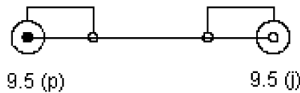

Lead - Coaxial TV P-S

pro-SIGNAL

Specifications:

Connector Type A	: TV Coaxial Plug
Connector Type B	: TV Coaxial Socket
Cable Assembly Type	: Audio / Video
Cable Length - Imperial	: 13.12ft
Cable Length - Metric	: 4m
Jacket Colour	: Black
Coaxial Type	: 3C2V 75R

Wiring Diagram

Structure of Cable

Dimensions : Millimetres

Description of Cable:

- | | |
|----------------------|----------------------|
| 1) Inner conductor | : 1 / φ0.5 Cu |
| 2) Inner insulation | : φ3.1 PE |
| 3) Screening (mylar) | : 13 / 0.025 Al foil |
| 4) Braiding | : 32 / 0.1 Cu |
| 5) Outer jacket | : φ4.95 PVC black |