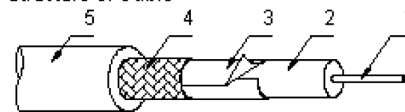

Lead - Coaxial TV P-S

pro-SIGNAL

Specifications:

Connector Type A	: TV Coaxial Plug
Connector Type B	: TV Coaxial Socket
Cable Assembly Type	: Audio / Video
Cable Length - Imperial	: 13.12ft
Cable Length - Metric	: 4m
Jacket Colour	: Black
Coaxial Type	: 3C2V 75R

Wiring Diagram

Structure of Cable

Dimensions : Millimetres

Description of Cable:

- | | |
|----------------------|----------------------|
| 1) Inner conductor | : 1 / φ0.5 Cu |
| 2) Inner insulation | : φ3.1 PE |
| 3) Screening (mylar) | : 13 / 0.025 Al foil |
| 4) Braiding | : 32 / 0.1 Cu |
| 5) Outer jacket | : φ4.95 PVC black |