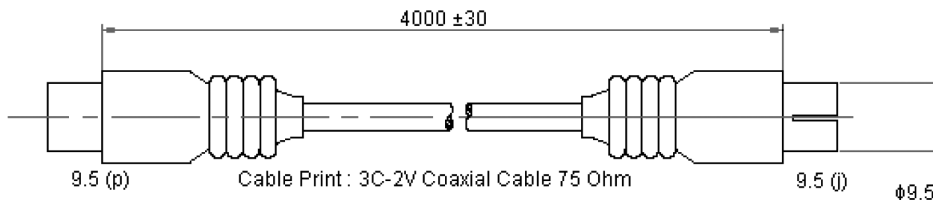

Lead - Coaxial TV P-S

pro-SIGNAL

Specifications:

Connector Type A	: TV Coaxial Plug
Connector Type B	: TV Coaxial Socket
Cable Assembly Type	: Audio / Video
Cable Length - Imperial	: 13.12ft
Cable Length - Metric	: 4m
Jacket Colour	: Black
Coaxial Type	: 3C2V 75R

Wiring Diagram

Structure of Cable

Dimensions : Millimetres

Description of Cable:

- | | |
|----------------------|----------------------|
| 1) Inner conductor | : 1 / φ0.5 Cu |
| 2) Inner insulation | : φ3.1 PE |
| 3) Screening (mylar) | : 13 / 0.025 Al foil |
| 4) Braiding | : 32 / 0.1 Cu |
| 5) Outer jacket | : φ4.95 PVC black |