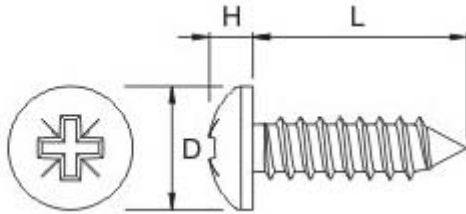

# Pan Head Self Tapping Screws

**DURATOOL**

## PoziDriv - Pointed

DIN 7981 C Z  
BS 4174 AB

Dimensions : Millimetres

#### Materials and Finishes

Case hardened steel / zinc and clear de-embrittled  
Stainless steel / self colour

Dimensions	
d	2.9
d	No.4
Maximum D	5.6
Maximum H	2.2
Recess No.	1

Head Dimensions		
		Thread (d)
		2.9
Length (L)	9.5	ST A2
	12.7	ST A2

### Part Number Table

Description	Part Number
Screw, Pozi Pan, Steel, BZP, #4 × 1/4	N40.250 PRSTABZ100-
Screw, Pozi Pan, Steel, BZP, #4 × 3/8	N40.375 PRSTABZ100-
Screw, Pozi Pan, Steel, BLK, #4 × 1/4	N40.250 PRSTABB100-