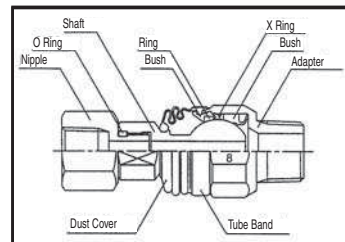

AIR HOSE

MODEL	CAPACITY
250-RZ	1/4" NPT Rigid Fitting
250-SZ	1/4" NPT Swivel Fitting
375-RZ	3/8" NPT Rigid Fitting
375-SZ	3/8" NPT Swivel Fitting
500-RZ	1/2" NPT Rigid Fitting
500-SZ	1/2" NPT Swivel Fitting

HELPFUL TIPS FOR PROPER USE:

- Use recommended ID air hose and fittings
- Replace air hose regularly to help maintain clean air
- Clear hose allows you to see water or dirt accumulation in hose
- Use correct length of hose to reduce air loss and pressure drop
- Use locking quick disconnect couplers for additional safety

ERGONOMIC TWIST PLUGS

These unique, ergonomically designed hose fittings provide 360° rotation and 35° angled rotation in any direction.

MODEL	DESCRIPTION
TS-20NP-3NPT	1/4" NPT Female x 3/8" NPT Male
TS-30NP-2NPT	3/8" NPT Female x 1/4" NPT Male
TS-20NP-2NPT	1/4" NPT Female x 1/4" NPT Male
TS-20US-2NPT	1/4" US Plug x 1/4" NPT Male
TS-20US-3NPT	1/4" US Plug x 3/8" NPT Male
TS-30US-2NPT	3/8" US Plug x 1/4" NPT Male
TS-30US-3NPT	3/8" US Plug x 3/8" NPT Male