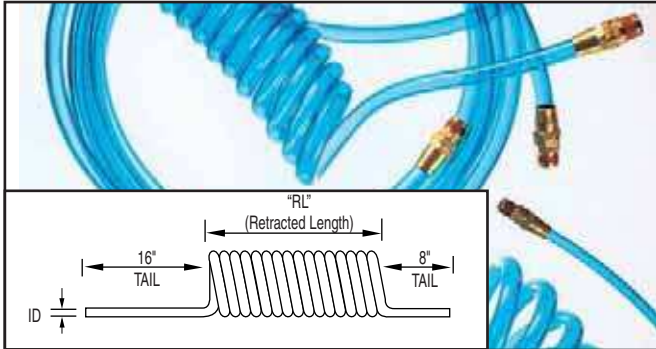

AIR HOSE

- Durable Polyurethane Hose
- Excellent Recoil Memory
- Maximum Flexibility and Lightweight
- Transparent Hose Color (opaque available)
- Custom Colors Available
- High Chemical Resistance

SINGLE AIR HOSE ASSEMBLIES (COILED)

MODEL	WORKING PRESSURE 100PSI	DESCRIPTION (OD X ID X LENGTH)	RETRACTED LENGTH	NPT FITTINGS
ASH-250C-10MSZ		3/8" x 1/4" x 10'	7"	1/4"
ASH-250C-15MSZ		3/8" x 1/4" x 15'	9 1/2"	1/4"
ASH-250C-25MSZ		3/8" x 1/4" x 25'	15 1/2"	1/4"
ASH-375C-15MSZ		9/16" x 3/8" x 15'	10"	3/8"
ASH-375C-25MSZ		9/16" x 3/8" x 25'	14"	3/8"
ASH-500C-15MSZ		3/4" x 1/2" x 15'	13"	1/2"
ASH-500C-25MSZ		3/4" x 1/2" x 25'	23"	1/2"

SINGLE AIR HOSE (COILED) CUSTOM LENGTHS

Custom length coil assemblies and special colors are available in minimum order quantities.

STRAIGHT AIR HOSE (SOLD PER FOOT)

MODEL	DESCRIPTION
ASH-250Z	1/4" I.D.
ASH-375Z	3/8" I.D.
ASH-500Z	1/2" I.D.

- Assemblies include reusable swivel fitting
- Burst pressure 428 PSI @ 68° F
- Working temperature: -104° F to 175° F
- Straight hose is available by the foot with or without hose fittings
- Ask about full reel pricing

AIR HOSE

MODEL	CAPACITY
250-RZ	1/4" NPT Rigid Fitting
250-SZ	1/4" NPT Swivel Fitting
375-RZ	3/8" NPT Rigid Fitting
375-SZ	3/8" NPT Swivel Fitting
500-RZ	1/2" NPT Rigid Fitting
500-SZ	1/2" NPT Swivel Fitting

HELPFUL TIPS FOR PROPER USE:

- Use recommended ID air hose and fittings
- Replace air hose regularly to help maintain clean air
- Clear hose allows you to see water or dirt accumulation in hose
- Use correct length of hose to reduce air loss and pressure drop
- Use locking quick disconnect couplers for additional safety

ERGONOMIC TWIST PLUGS

These unique, ergonomically designed hose fittings provide 360° rotation and 35° angled rotation in any direction.

MODEL	DESCRIPTION
TS-20NP-3NPT	1/4" NPT Female x 3/8" NPT Male
TS-30NP-2NPT	3/8" NPT Female x 1/4" NPT Male
TS-20NP-2NPT	1/4" NPT Female x 1/4" NPT Male
TS-20US-2NPT	1/4" US Plug x 1/4" NPT Male
TS-20US-3NPT	1/4" US Plug x 3/8" NPT Male
TS-30US-2NPT	3/8" US Plug x 1/4" NPT Male
TS-30US-3NPT	3/8" US Plug x 3/8" NPT Male