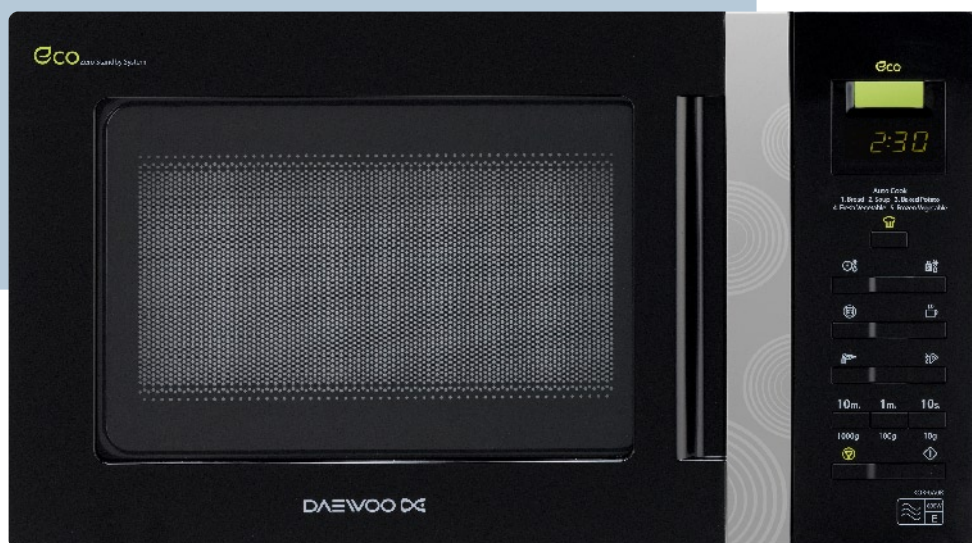

COOLING & LIVING RANGE

KOR6A0R – Black touch control microwave with zero standby

- 20 litre (0.7 cu. ft.)
- 800w microwave output
- Dual wave system
- 10 power levels
- Zero standby "eco" button
- 4 Autocook menus
- Auto defrost
- Child safety lock
- Weight (kg): 10.2
- Dimension (WxHxD)mm: 446 x 270 x 332