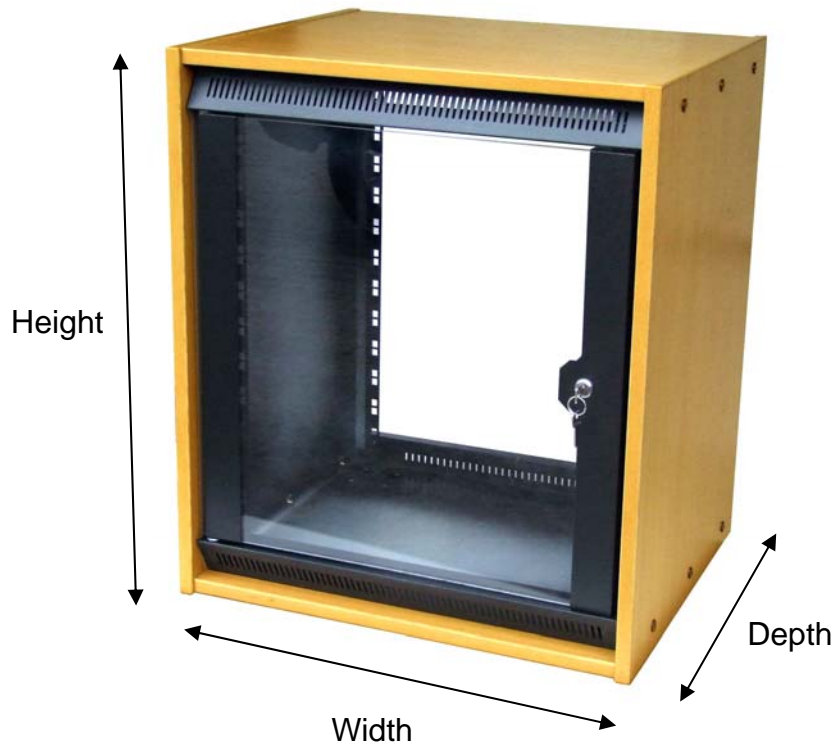

Wood Shell Rack Dimensions

WR06	350 High x 476 Deep x 585 Wide
WR08	439 High x 476 Deep x 585 Wide
WR12	678 High x 486 Deep x 585 Wide
WR16	856 High x 486 Deep x 585 Wide
WR20	1034 High x 486 Deep x 585 Wide

ALL OUTSIDE DIMENSIONS SHOWN ARE IN MILLIMETERS