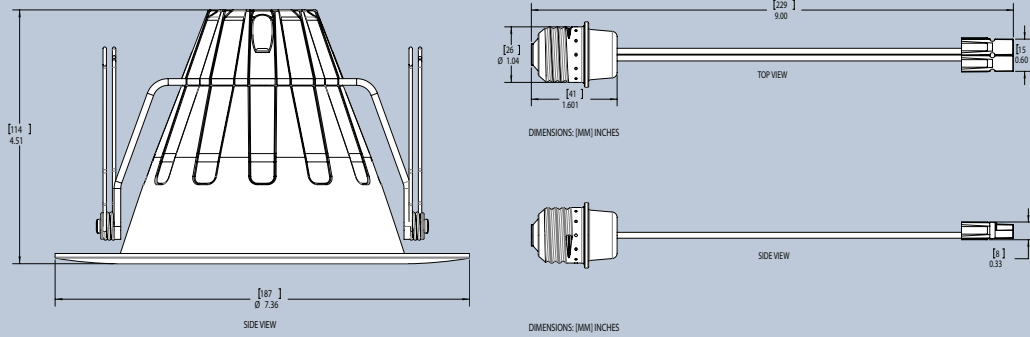

* LED lamp life is defined as the number of hours when 50% of an average group of identical lamps reached 70% of its initial lumens.

Ordering Guide

LED	/	625	/	RT6	/	8	30	/	FL	80	/	WRFL	/	WTR	/	2PK
LED		Light Output (lm)		Product Name RT6		CRI>80	Color Temperature 3000K		Flood	Beam Angle 80 degrees		White Reflector		White Trim		Package Qty.

* Based on \$0.11/kwh, 3 hours a day

Lamp Dimensions

Photometric Information

Polar Chart

Illuminance at Distance

Zonal Lumen Distribution

Zone	Lumens	% Fixture
0-30	308.9	47.9
0-40	455.2	70.6
0-60	608.4	94.4
60-90	36.2	5.6
0-90	644.6	100.0
90-180	0.0	0.0
0-180	644.6	100.0