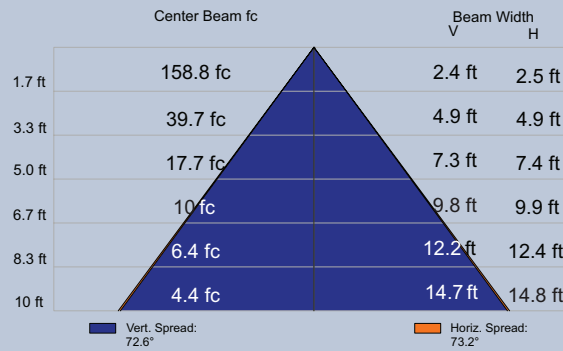

* LED lamp life is defined as the number of hours when 50% of an average group of identical lamps reached 70% of its initial lumens.

Ordering Guide

LED	/	625	/	RT6	/	8	30	/	FL	80	/	WRFL	/	WTR	/	2PK
LED		Light Output (lm)		Product Name RT6		CRI>80	Color Temperature 3000K		Flood	Beam Angle 80 degrees		White Reflector		White Trim		Package Qty.

* Based on \$0.11/kwh, 3 hours a day

Lamp Dimensions

Photometric Information

Polar Chart

Illuminance at Distance

Zonal Lumen Distribution

Zone	Lumens	% Fixture
0-30	308.9	47.9
0-40	455.2	70.6
0-60	608.4	94.4
60-90	36.2	5.6
0-90	644.6	100.0
90-180	0.0	0.0
0-180	644.6	100.0