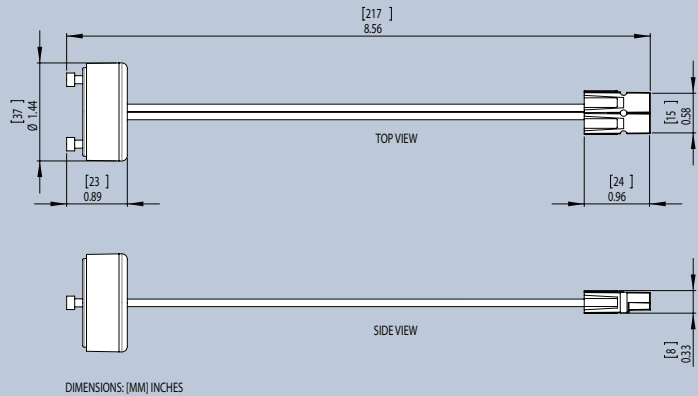

Specifications & Ordering Information

Item Number	Ordering Abbreviation	Recessed Housing	Replaced Incandescent Wattage	Nominal Wattage (W)	Delivered Light Output (lm)	Color Temperature	CRI	Avg. Rated Life (hrs)*	Packaging Configuration
70644	LED/625/RT6/830/FL80/WRFL/WTR	6 in.	65W	11	625	3000K	82	35,000	1 Pack Blister
70651	LED/625/RT6/830/FL80/WRFL/WTR/2PK	6 in.	65W	11	625	3000K	82	35,000	2 Pack Blister
70653	LED/625/RT6/830/FL80/WRFL/WTR/BOX	6 in.	65W	11	625	3000K	82	35,000	Box

* LED lamp life is defined as the number of hours when 50% of an average group of identical lamps reached 70% of its initial lumens.

Ordering Guide

LED	/	625	/	RT6	/	8	30	/	FL	80	/	WRFL	/	WTR	/	2PK
LED		Light Output (lm)		Product Name RT6		CRI>80	Color Temperature 3000K		Flood	Beam Angle 80 degrees		White Reflector		White Trim		Package Qty.

Accessories

70650 LED/CRT6/GU24/SOCKET/ADAPTOR (sold separately)