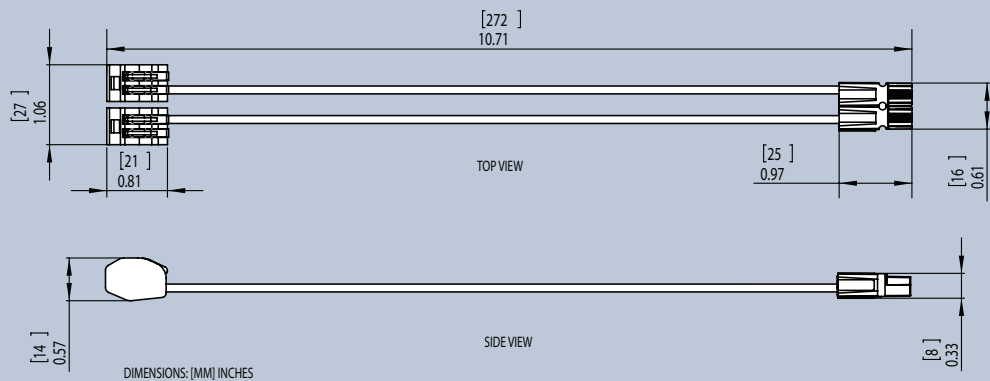

70657 LED/CRT6/RETROFIT/ADAPTOR (sold separately)