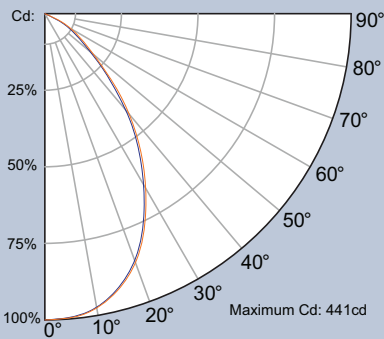

* LED lamp life is defined as the number of hours when 50% of an average group of identical lamps reached 70% of its initial lumens.

Ordering Guide

LED	/	625	/	RT6	/	8	30	/	FL	80	/	WRFL	/	WTR	/	2PK
LED		Light Output (lm)		Product Name RT6		CRI>80	Color Temperature 3000K		Flood	Beam Angle 80 degrees		White Reflector		White Trim		Package Qty.

* Based on \$0.11/kwh, 3 hours a day

Lamp Dimensions

Photometric Information

Polar Chart

Illuminance at Distance

Zonal Lumen Distribution

Zone	Lumens	% Fixture
0-30	308.9	47.9
0-40	455.2	70.6
0-60	608.4	94.4
60-90	36.2	5.6
0-90	644.6	100.0
90-180	0.0	0.0
0-180	644.6	100.0