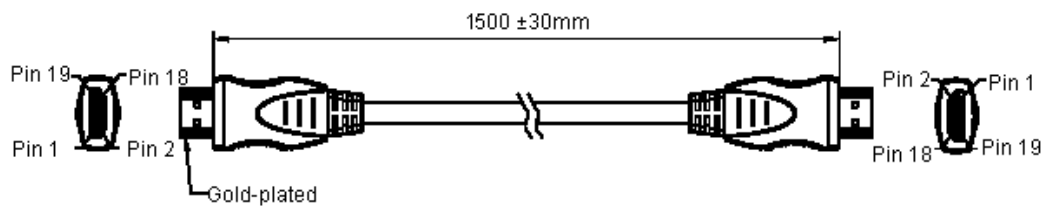

HDMI Lead

pro-SIGNAL

Specifications:

Connector Type A & B	: HDMI Plug
Cable Assembly Type	: Audio / Video
Cable Length - Imperial	: 4.92ft
Cable Length - Metric	: 1.5m
Jacket Colour	: Black
Body Plating	: Gold
Conductor Size	: 28AWG

Production Outlines (Moulded HDMI 19 Pin Plug to Plug)

Structure of Cable (28AWG Cable)

Wiring Diagram

Type A PIN	Signal Assignment	Type A PIN
1 red	red	1
2 earth	earth	2
3 white	white	3
4 blue	blue	4
5 earth	earth	5
6 white	white	6
7 green	green	7
8 earth	earth	8
9 white	white	9
10 brown	brown	10
11 earth	earth	11
12 white	white	12
13	green CEC green	13
14	grey grey	14
15	orange SCL orange	15
16	purple SDA purple	16
17	white DDC/CEC Ground white	17
18	red +5 Volts Power red	18
19	yellow Hot Plug Detect yellow	19