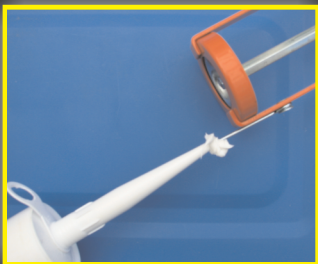

ROUGHNECK®
TOUGH TOOLS FOR A TOUGH WORLD™

ROUGHNECK PROFESSIONAL CAULKING GUNS

HEAVY DUTY CAULKING GUN

For cartridges up to 400ml

- Heavy duty push rod and ratchet action
- Robust frame with ergonomic grip
- Double injected soft grip
- Quick release trigger
- Built-in spout cutter
- Hook end

BEST

GOOD

SKELETON TYPE CAULKING GUNS

Dedicated 310ml or up to 400ml cartridges

- Solid frame and ratchet action
- Lightweight and economical
- Built-in Nozzle cleaner
- Quick release trigger
- Hook end

BETTER

SEMI-BARREL TYPE CAULKING GUN

For cartridges up to 400ml

- Heavy duty push rod and ratchet action
- Robust frame with ergonomic grip
- Built-in Nozzle cleaner
- Quick release trigger
- Hook end

Built-in nozzle cleaner in skeleton and semi-barrel type models

Built-in spout cutter in heavy duty model

Stock No	Description
32-200	Roughneck Caulking Gun - Skeleton Type - 9"
32-210	Roughneck Caulking Gun - Skeleton Type - 11"
32-230	Roughneck Caulking Gun - Professional Semi Barrel Type - 10½"
32-250	Roughneck Caulking Gun - Heavy Duty Professional Semi Barrel Type - 10½"