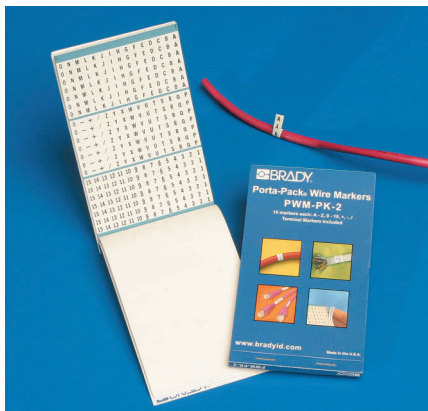

## Vinyl Cloth Wire Marker Cards

- Brady's exclusive Zip-Strip® release card lets you easily remove just the markers you need
- Large selection of wire marker cards allow you to choose the wire marking product that precisely meets your application requirements
- Wire markers are .25 inches wide and 1.5 inches long

## Porta-Pack® Wire Marker Books

- Ten pages per book
- Slim, lightweight, pocket-sized book is easy to carry and easy to use
- Numbers...letters...special symbols...NEMA colors
- Includes terminal markers with each wire
- Material - B-500 Vinyl Cloth

## Load Center & Residential Wire Markers

- Fits right on switch or circuit breaker
- Comes in ten page-sized book for convenient use (five cards each of two legends)
- Material - B-500 Vinyl Cloth

Part Number	Size - Inch (mm)	Markers Each Legend
PWM-LC-3	1.55 x .20 (39.37 x 5.08)	5

## Write-On Self-Laminating Wire & Cable Markers

- Use Brady's labeling pens or other markers to write on legend
- Transparent part over-wraps provide snug fitting, self-laminating shield that resists oil, water and solvents
- For applications above or below ground
- Material - B-292 Vinyl