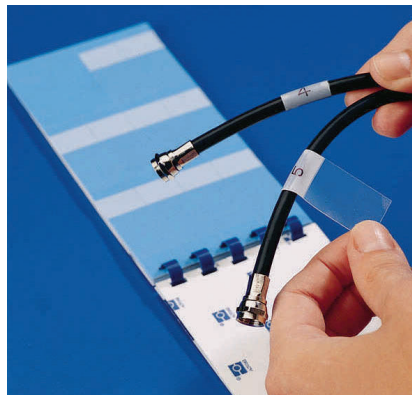

## Porta-Pack® Wire Marker Books

- Ten pages per book
- Slim, lightweight, pocket-sized book is easy to carry and easy to use
- Numbers...letters...special symbols...NEMA colors
- Includes terminal markers with each wire
- Material - B-500 Vinyl Cloth

## Load Center & Residential Wire Markers

- Fits right on switch or circuit breaker
- Comes in ten page-sized book for convenient use (five cards each of two legends)
- Material - B-500 Vinyl Cloth

Part Number	Size - Inch (mm)	Markers Each Legend
PWM-LC-3	1.55 x .20 (39.37 x 5.08)	5

## Write-On Self-Laminating Wire & Cable Markers

- Use Brady's labeling pens or other markers to write on legend
- Transparent part over-wraps provide snug fitting, self-laminating shield that resists oil, water and solvents
- For applications above or below ground
- Material - B-292 Vinyl