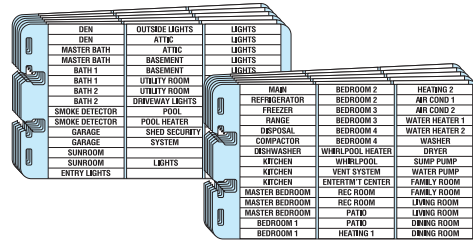

Load Center & Residential Wire Markers

- Fits right on switch or circuit breaker
- Comes in ten page-sized book for convenient use (five cards each of two legends)
- Material - B-500 Vinyl Cloth

Part Number	Size - Inch (mm)	Markers Each Legend
PWM-LC-3	1.55 x .20 (39.37 x 5.08)	5