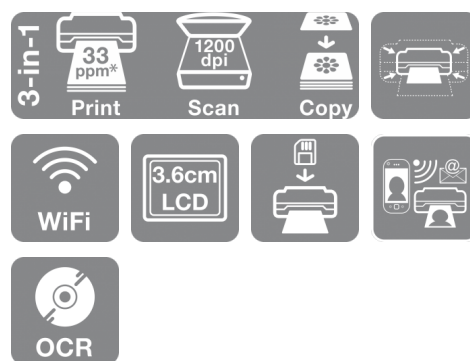

DATASHEET

KEY FEATURES

- Save space, save money, save time
- PC-free printing
- Mobile printing over Wi-Fi and email
- Easy to connect wirelessly
- Only replace the colour used