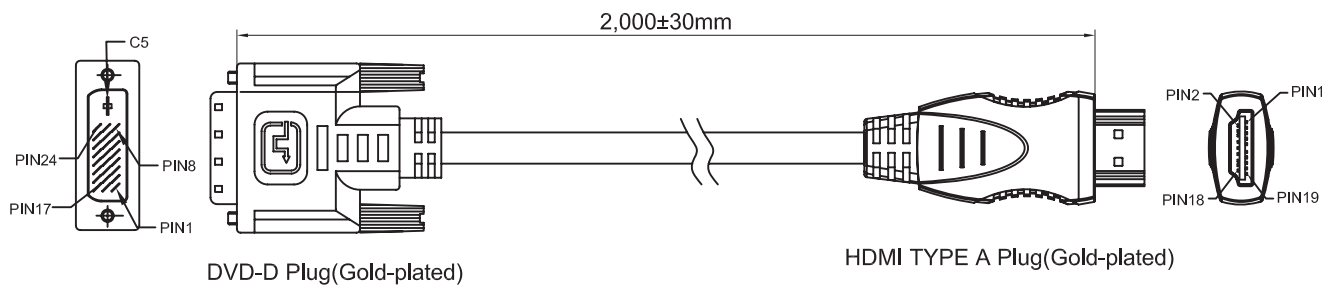

Lead HDMI to DVI, 2m

pro-SIGNAL

Specifications:

Connector Type A	: HDMI Plug
Connector Type B	: DVI-D Plug
Cable Assembly Type	: Audio / Video
Cable Length - Imperial	: 6.56ft
Cable Length - Metric	: 2m
Jacket Colour	: Black
Connector Contact Plating	: Gold

Production Outline

Structure of Cable

Lead HDMI to DVI, 2m

Wiring Diagram

Part Number Table

Description	Part Number
Lead, HDMI to DVI, 2m	PSG02574

Important Notice : This data sheet and its contents (the "Information") belong to the members of the Premier Farnell group of companies (the "Group") or are licensed to it. No licence is granted for the use of it other than for information purposes in connection with the products to which it relates. No licence of any intellectual property rights is granted. The Information is subject to change without notice and replaces all data sheets previously supplied. The Information supplied is believed to be accurate but the Group assumes no responsibility for its accuracy or completeness, any error in or omission from it or for any use made of it. Users of this data sheet should check for themselves the Information and the suitability of the products for their purpose and not make any assumptions based on information included or omitted. Liability for loss or damage resulting from any reliance on the Information or use of it (including liability resulting from negligence or where the Group was aware of the possibility of such loss or damage arising) is excluded. This will not operate to limit or restrict the Group's liability for death or personal injury resulting from its negligence. pro-SIGNAL is the registered trademark of the Group. © Premier Farnell plc 2012.