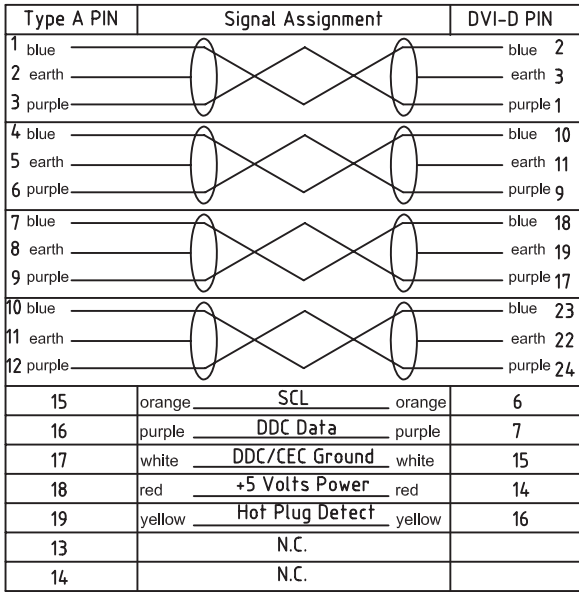

Lead HDMI to DVI, 2m

pro-SIGNAL

Specifications:

Connector Type A	: HDMI Plug
Connector Type B	: DVI-D Plug
Cable Assembly Type	: Audio / Video
Cable Length - Imperial	: 6.56ft
Cable Length - Metric	: 2m
Jacket Colour	: Black
Connector Contact Plating	: Gold

Production Outline

Structure of Cable

Lead HDMI to DVI, 2m

Wiring Diagram

Part Number Table

Description	Part Number
Lead, HDMI to DVI, 2m	PSG02574

Important Notice : This data sheet and its contents (the "Information") belong to the members of the Premier Farnell group of companies (the "Group") or are licensed to it. No licence is granted for the use of it other than for information purposes in connection with the products to which it relates. No licence of any intellectual property rights is granted. The Information is subject to change without notice and replaces all data sheets previously supplied. The Information supplied is believed to be accurate but the Group assumes no responsibility for its accuracy or completeness, any error in or omission from it or for any use made of it. Users of this data sheet should check for themselves the Information and the suitability of the products for their purpose and not make any assumptions based on information included or omitted. Liability for loss or damage resulting from any reliance on the Information or use of it (including liability resulting from negligence or where the Group was aware of the possibility of such loss or damage arising) is excluded. This will not operate to limit or restrict the Group's liability for death or personal injury resulting from its negligence. pro-SIGNAL is the registered trademark of the Group. © Premier Farnell plc 2012.