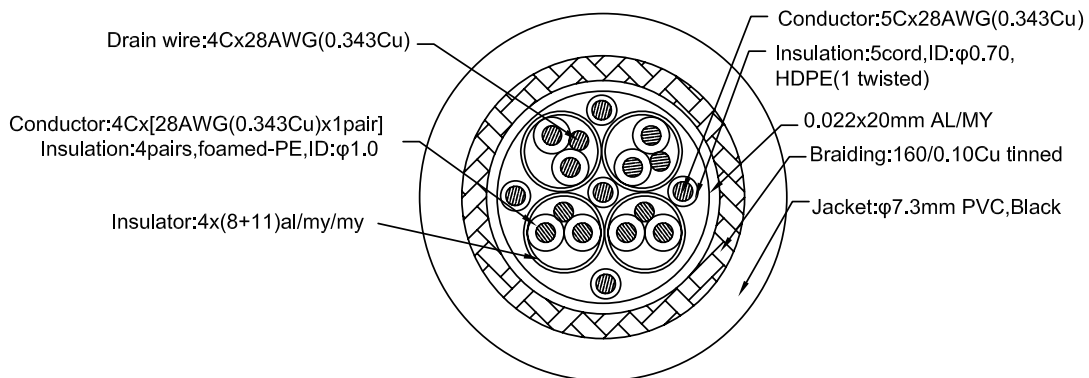

Lead HDMI to DVI, 2m

pro-SIGNAL

Specifications:

Connector Type A	: HDMI Plug
Connector Type B	: DVI-D Plug
Cable Assembly Type	: Audio / Video
Cable Length - Imperial	: 6.56ft
Cable Length - Metric	: 2m
Jacket Colour	: Black
Connector Contact Plating	: Gold

Production Outline

Structure of Cable

Lead HDMI to DVI, 2m

Wiring Diagram

Part Number Table

Description	Part Number
Lead, HDMI to DVI, 2m	PSG02574

Important Notice : This data sheet and its contents (the "Information") belong to the members of the Premier Farnell group of companies (the "Group") or are licensed to it. No licence is granted for the use of it other than for information purposes in connection with the products to which it relates. No licence of any intellectual property rights is granted. The Information is subject to change without notice and replaces all data sheets previously supplied. The Information supplied is believed to be accurate but the Group assumes no responsibility for its accuracy or completeness, any error in or omission from it or for any use made of it. Users of this data sheet should check for themselves the Information and the suitability of the products for their purpose and not make any assumptions based on information included or omitted. Liability for loss or damage resulting from any reliance on the Information or use of it (including liability resulting from negligence or where the Group was aware of the possibility of such loss or damage arising) is excluded. This will not operate to limit or restrict the Group's liability for death or personal injury resulting from its negligence. pro-SIGNAL is the registered trademark of the Group. © Premier Farnell plc 2012.