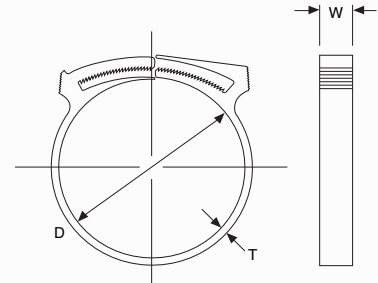

### Adjustable Cable Clamp

- 16 sizes for bundle diameters to 2.38"
- Removable and reusable. Twist by hand or with pliers to remove
- Stocked in weatherable Nylon. 100 pieces per package
- Request samples for testing to your application. Tested to 250 psi

Black.  
For use in temperatures ranging from -40° F to 185° F (-40° C to 85° C).

STD. PKG. CAT. NO.	D NOMINAL DIAMETER IN./MM.	D1 CLOSED DIAMETER IN./MM.	T THICKNESS IN./MM.	W WIDTH IN./MM.	STD. PKG. QTY.
GGNY-344-0-C	.41/10.41	.34/8.64	.07/1.78	.22/5.59	100
GGNY-406-0-C	.47/11.94	.41/10.41	.07/1.78	.22/5.59	100
GGNY-468-0-C	.53/13.46	.47/11.94	.07/1.78	.22/5.59	100
GGNY-531-0-C	.59/14.99	.53/13.46	.07/1.78	.22/5.59	100
GGNY-593-0-C	.66/16.76	.59/14.99	.07/1.78	.22/5.59	100
GGNY-672-0-C	.81/20.57	.67/17.02	.07/1.78	.22/5.59	100
GGNY-750-0-C	.88/22.35	.75/19.05	.07/1.78	.22/5.59	100
GGNY-875-0-C	1/355.60	.88/22.35	.07/1.78	.22/5.59	100

### Plain Edge Cable Clamps

For use in temperatures ranging from -40° F to 185° F (-40° C to 85° C).

- Fully radiused inside edges with size markings in inches and millimeters for easy identification
- Stocked in natural and black nylon 6.6
- Plain edge cable clamps are designed to perform to NAS-1397P
- 18 diameters and 2 widths with mounting holes for #8 and #10 screws
- Replace "-M" or "-D" with "-C" for 100 pack