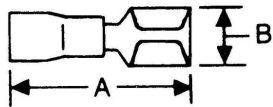

RA250TB

Sta-Kon[®]

Bulk - 250 Series - Female disconnect.
Wire range of 22-18

General

Type:	Female - Bulk
T&B UPC:	78621082999
T&B Status:	M

Dimension Information

Wire Range:	22-18
Dimension A (in.):	0.910
Dimension B (in.):	0.290