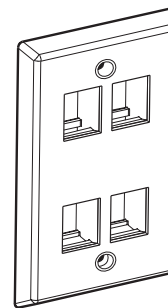

- Stainless Steel wallplates utilize DataGate Plus Jacks and single-position fiber and copper modules
- Perfect for schools and other institutional applications
- Low profile for inconspicuous network connecting
- Rear loading to reduce tampering

Approvals: UL 1863

Material: Stainless Steel and Thermoplastic UL94V-0

Reference Information

Parts List

- Wallplate
- (2) Mounting Screws

1 Port Wallplate

Dimensions: 115.06mm x 70.10mm x 10.41mm
4.53"H x 2.76"W x .41"D
Shipping Weight: 64g (2.3 oz.)

3 Port Wallplate

Dimensions: 115.06mm x 70.10mm x 10.41mm
4.53"H x 2.76"W x .41"D
Shipping Weight: 64g (2.3 oz.)

2 Port Wallplate

Dimensions: 115.06mm x 70.10mm x 10.41mm
4.53"H x 2.76"W x .41"D
Shipping Weight: 64g (2.3 oz.)

4 Port Wallplate

Dimensions: 115.06mm x 70.10mm x 10.41mm
4.53"H x 2.76"W x .41"D
Shipping Weight: 64g (2.3 oz.)

6 Port Wallplate

Dimensions: 115.06mm x 70.10mm x 10.41mm
4.53"H x 2.76"W x .41"D
Shipping Weight: 64g (2.3 oz.)