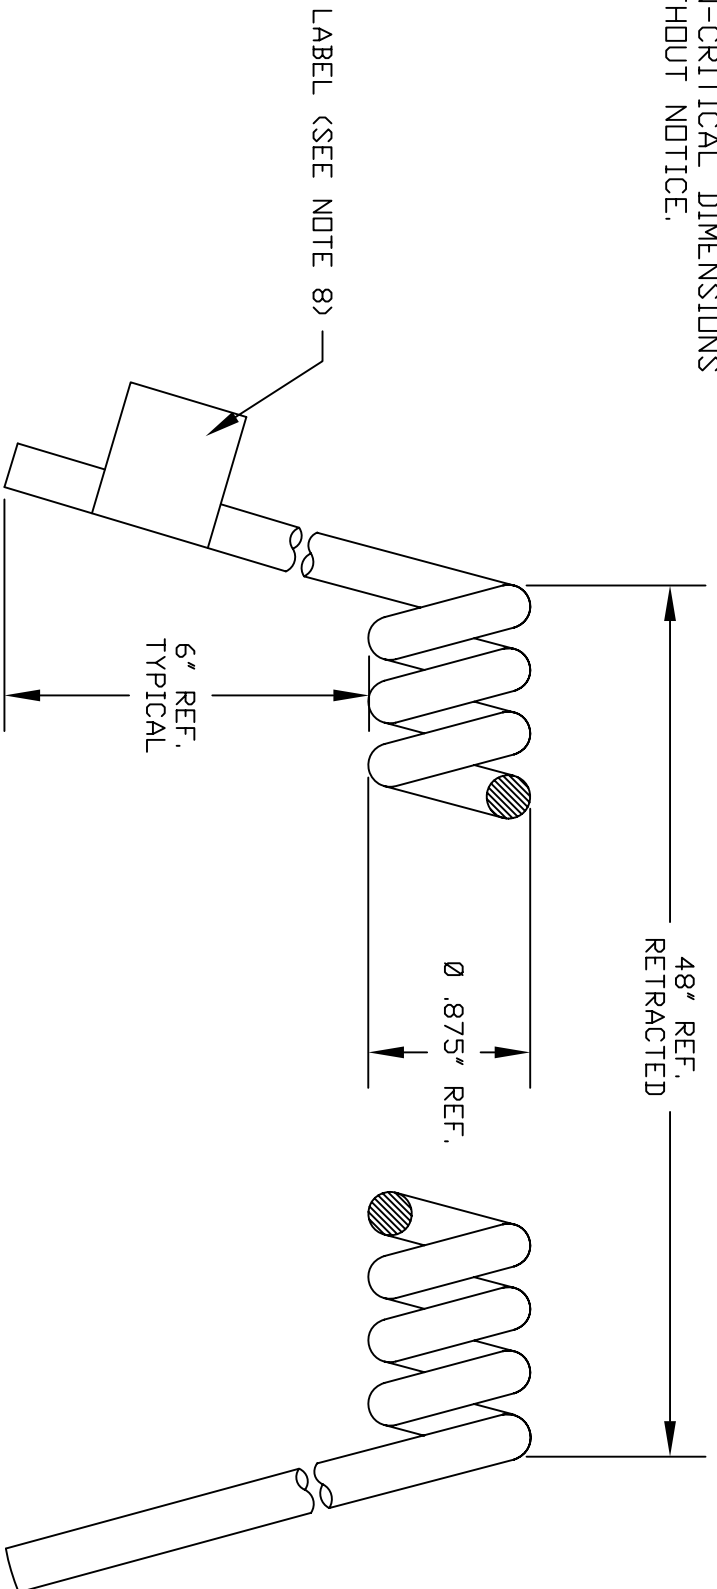

VOLEX RESERVES THE RIGHT TO ALTER NON-CRITICAL DIMENSIONS WITHOUT NOTICE.

**NOTES**

- 1) CORDAGE: 18/2 SV0, 60°C, BLACK OUTER JACKET
- 2) INSULATED CONDUCTOR INSULATION COLORS WILL BE BLACK & WHITE.
- 3) APPROVALS: UL/CSA
- 4) FLAME RATING: FT2
- 5) CORDAGE O.D. : .260" REF.
- 6) 25 PCS/CARTON
- 7) ALL DIMENSIONS IN INCHES UNLESS OTHERWISE NOTED.
- 8) CORD SET LABEL WILL HAVE VOLEX LOGO AND PART NUMBER.

REV	DESCRIPTION	DATE
1	C.U.D - FIRST ISSUE	8/9/07
2	ADDED CORD LABEL	8/16/07
3	CHANGE CARTON QTY (WAS 40)	9/6/07

**CUD**

FORM IN71-07 REV.A

- Indianapolis, IN
- Conover, N.C.
- Freemont, CA
- Aguascalientes, MX
- Tijuana, Mexico
- Hermosillo, MX
- Clinton, AR
- Kanata, Canada

SCALE: NDT TO SCALE  
EQUI: N/A  
TOLERANCE UNLESS OTHERWISE SPECIFIED  
.XXX ± .005  
.XX ± .02  
.X ± .03  
FRACT. ± 1/32  
ANGULAR ± 1/2°

ITEM DESCRIPTION: CORDSET - NORTH AMERICAN RETRACTILE (4')

APPROVED: STC  
DRAWN BY: STC  
DATE: 8/9/07

PART NO.: 6477