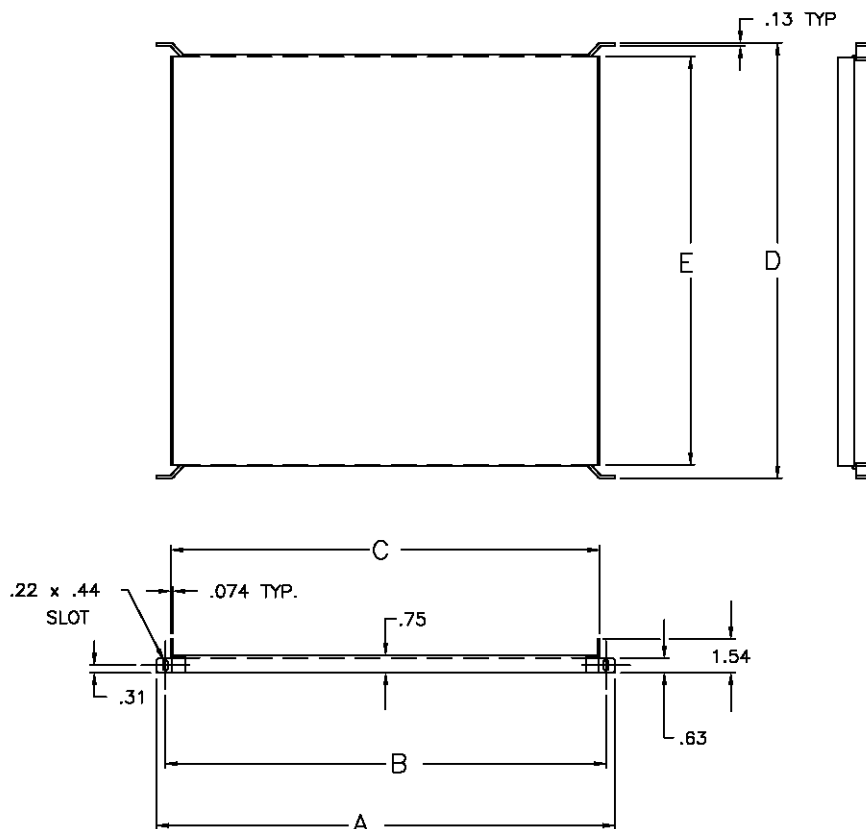

Fixed Shelves

D-4451 Adjustable Fixed Shelf

Adjustable fixed shelf is ideal for installing equipment that cannot be rack mounted.

Adjusts to multiple mounting depths from 19" - 32".

Perforated for additional cooling.

Sturdy 14-gauge steel construction. 75-lb. capacity.

Fits 19" panel width.

Finish: Semi-gloss black

D-6064 Fixed Shelf

| CATALOG NUMBER | A | B | C | D (Depth) | E |
|----------------|-------|-------|-------|-----------|-------|
| D-6064-19x18 | 19.06 | 18.31 | 17.88 | 17.94 | 16.81 |
| D-6064-19x20 | 19.06 | 18.31 | 17.88 | 19.94 | 18.81 |
| D-6064-19x22 | 19.06 | 18.31 | 17.88 | 21.94 | 20.81 |
| D-6064-19x24 | 19.06 | 18.31 | 17.88 | 23.94 | 22.81 |
| D-6064-19x26 | 19.06 | 18.31 | 17.88 | 25.94 | 24.81 |
| D-6064-19x28 | 19.06 | 18.31 | 17.88 | 27.94 | 26.81 |
| D-6064-24x18 | 24.06 | 23.31 | 22.88 | 17.94 | 16.81 |
| D-6064-24x20 | 24.06 | 23.31 | 22.88 | 19.94 | 18.81 |
| D-6064-24x22 | 24.06 | 23.31 | 22.88 | 21.94 | 20.81 |
| D-6064-24x24 | 24.06 | 23.31 | 22.88 | 23.94 | 22.81 |
| D-6064-24x26 | 24.06 | 23.31 | 22.88 | 25.94 | 24.81 |
| D-6064-24x28 | 24.06 | 23.31 | 22.88 | 27.94 | 26.81 |
| D-6064-30x18 | 30.06 | 29.31 | 28.88 | 17.94 | 16.81 |
| D-6064-30x20 | 30.06 | 29.31 | 28.88 | 19.94 | 18.81 |
| D-6064-30x22 | 30.06 | 29.31 | 28.88 | 21.94 | 20.81 |
| D-6064-30x24 | 30.06 | 29.31 | 28.88 | 23.94 | 22.81 |
| D-6064-30x26 | 30.06 | 29.31 | 28.88 | 25.94 | 24.81 |
| D-6064-30x28 | 30.06 | 29.31 | 28.88 | 27.94 | 26.81 |

Finish: Semi-gloss black.

Mounting hardware included.

Material: 14-gauge C.R.S. (.074").

Contact factory for optional perforated ventilation