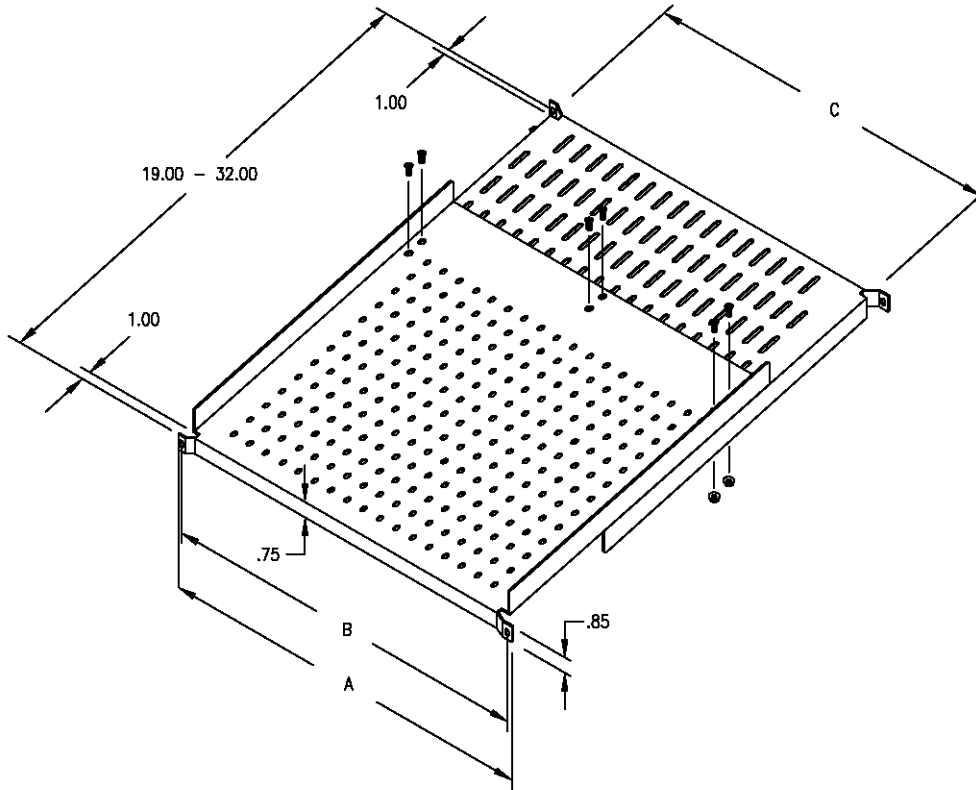

Fixed Shelves

D-4451 Adjustable Fixed Shelf

Adjustable fixed shelf is ideal for installing equipment that cannot be rack mounted.

Adjusts to multiple mounting depths from 19" - 32".

Perforated for additional cooling.

Sturdy 14-gauge steel construction. 75-lb. capacity.

Fits 19" panel width.

Finish: Semi-gloss black

D-6064 Fixed Shelf

| CATALOG NUMBER | A | B | C | D (Depth) | E |
|----------------|-------|-------|-------|-----------|-------|
| D-6064-19x18 | 19.06 | 18.31 | 17.88 | 17.94 | 16.81 |
| D-6064-19x20 | 19.06 | 18.31 | 17.88 | 19.94 | 18.81 |
| D-6064-19x22 | 19.06 | 18.31 | 17.88 | 21.94 | 20.81 |
| D-6064-19x24 | 19.06 | 18.31 | 17.88 | 23.94 | 22.81 |
| D-6064-19x26 | 19.06 | 18.31 | 17.88 | 25.94 | 24.81 |
| D-6064-19x28 | 19.06 | 18.31 | 17.88 | 27.94 | 26.81 |
| D-6064-24x18 | 24.06 | 23.31 | 22.88 | 17.94 | 16.81 |
| D-6064-24x20 | 24.06 | 23.31 | 22.88 | 19.94 | 18.81 |
| D-6064-24x22 | 24.06 | 23.31 | 22.88 | 21.94 | 20.81 |
| D-6064-24x24 | 24.06 | 23.31 | 22.88 | 23.94 | 22.81 |
| D-6064-24x26 | 24.06 | 23.31 | 22.88 | 25.94 | 24.81 |
| D-6064-24x28 | 24.06 | 23.31 | 22.88 | 27.94 | 26.81 |
| D-6064-30x18 | 30.06 | 29.31 | 28.88 | 17.94 | 16.81 |
| D-6064-30x20 | 30.06 | 29.31 | 28.88 | 19.94 | 18.81 |
| D-6064-30x22 | 30.06 | 29.31 | 28.88 | 21.94 | 20.81 |
| D-6064-30x24 | 30.06 | 29.31 | 28.88 | 23.94 | 22.81 |
| D-6064-30x26 | 30.06 | 29.31 | 28.88 | 25.94 | 24.81 |
| D-6064-30x28 | 30.06 | 29.31 | 28.88 | 27.94 | 26.81 |

Finish: Semi-gloss black.

Mounting hardware included.

Material: 14-gauge C.R.S. (.074").

Contact factory for optional perforated ventilation