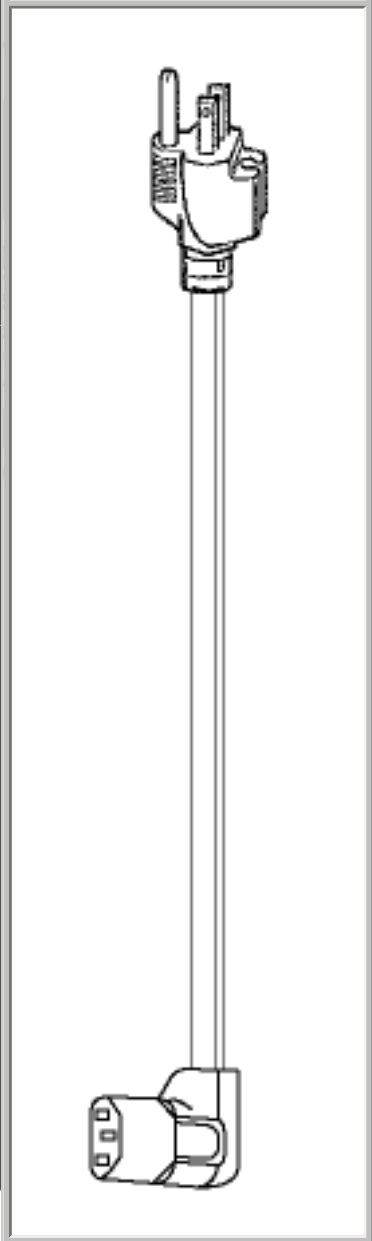

[Back](#)

Selected Cable: 17508

End View	Plug	Cord	Connector	End View
				
5-15P	290D	SJT	910	C13

Part Number	17508
NSN	6150-01-215-1013
Category	3 conductor plastic detachable
Shielding	unshielded
Jacket Color	black
Length Feet	6'7"
Length Meters	2
Temperature Rating	60 C°C
Packaging Units Per Carton	H-100,H-25
Color Coding	International
AWG Stranding	16 (26x30)
Nominal OD Inch	0.34
Nominal OD millimeter	8.64
Rating	1625 Watts 13A-125V
Notes	See 17509 for 9'10" version. See 17506 for 18 gauge version.

Cord View

Approvals

Qty:

Back

Volex Power Cord Products Division, 5350 Lakeview Parkway S. Drive #D Indianapolis, IN 46268
800-246-CORD. info@volexpowercords.com

Proposition 65 warning for California residents: This product contains chemicals, including lead, known to the State of California to cause (cancer, and) birth defects or other reproductive harm. Wash hands after handling.