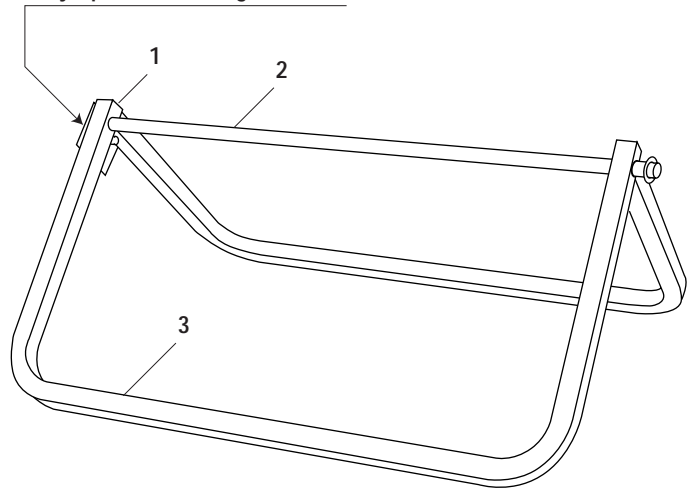

INSTRUCTION MANUAL

9520 DATA CABLE CADDY

	CAUTION
	Do not use as a step or ladder.

	CAUTION
	Pinch point. Keep fingers clear.

SAVE THESE INSTRUCTIONS

Additional copies of this manual are available upon request at no charge.

Frame Locks Spool In Place when Fully Open or in Storage Position

Specifications

Weight	5 kg (11 lbs)
Length	533 mm (21.0")
Width	724 mm (28.5")
Height	292 mm (11.5")
Capacity	
Maximum Spool Diameter	483 mm (19")
Maximum Spool Weight	45.4 kg (100 lbs)
Maximum Total Spool Width	610 mm (24")

Parts List

KEY	PART NO.	DESCRIPTION	QTY.
	500 1228.2	Caddy, Data	
1	905 5514.7	Plug, Plastic Square 1"	4
2	500 1230.4	Spool, Data Caddy	1
3	500 1279.7	Frame, Main	1
	500 1229.0	Decal, Identification	1
	500 1258.4	Decal, Safety	1
	500 1247.9	Decal, Safety	1