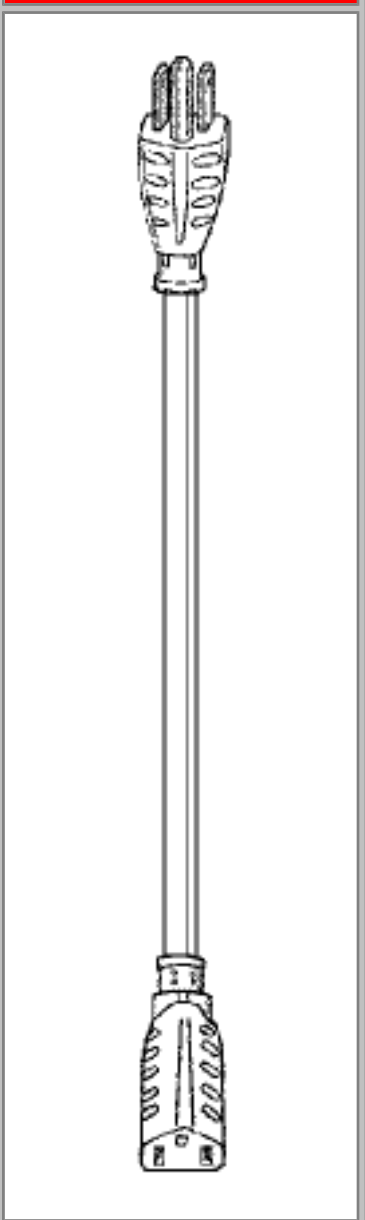

[Back](#)

Selected Cable: 17461

End View	Plug	Cord	Connector	End View
5-15P	290B	SJ	108	5-15R

Part Number	17461
Category	extension cords rubber and plastic
Jacket Color	black
Length Feet	10'
Length Meters	3.05
Temperature Rating	60 C°C
Packaging Units Per Carton	S-15
Color Coding	North America
AWG Stranding	16 (26x30) [1.52]
Nominal OD Inch	0.34
Nominal OD millimeter	8.64
Rating	1625 Watts 13A-125V
Notes	Restricted use only. Special Use Cord for equipment with built-in receptacle with blades and grounding pin for cord attachment.

Cord View

Approvals

Qty:

Back

Volex Power Cord Products Division, 5350 Lakeview Parkway S. Drive #D Indianapolis, IN 46268
800-246-CORD. info@volexpowercords.com

Proposition 65 warning for California residents: This product contains chemicals, including lead, known to the State of California to cause (cancer, and) birth defects or other reproductive harm. Wash hands after handling.