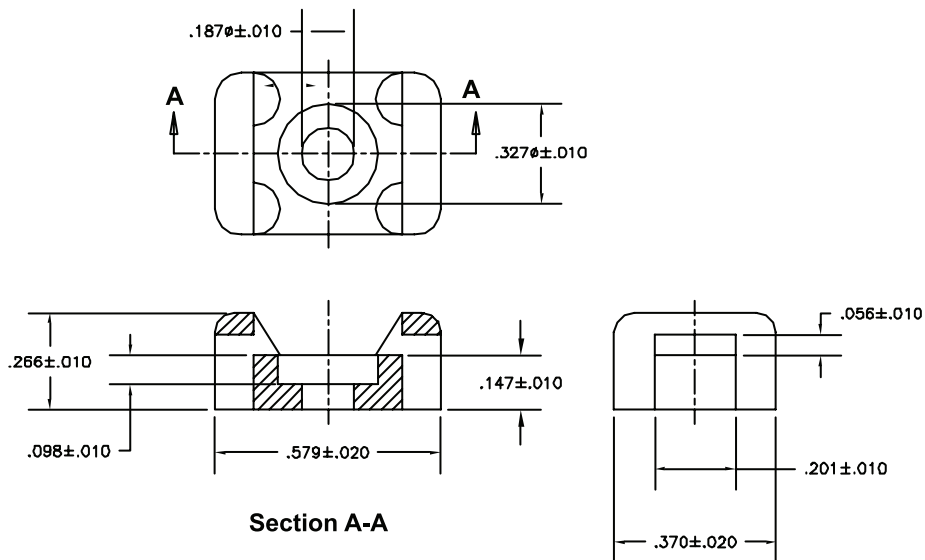

Cable Tie Mount

Specifications:

Accessory Type	: Cable Tie Mount
Mount Fixing Type	: Anchor
Mount Material	: Nylon 6.6
Mount Colour	: White
For Use With	: 18lbs to 50lbs Flat Cable Ties

Dimensions : Inches

Part Number Table

Description	Part Number
Cable Tie Mount	8409-0363

Important Notice : This data sheet and its contents (the "Information") belong to the members of the Premier Farnell group of companies (the "Group") or are licensed to it. No licence is granted for the use of it other than for information purposes in connection with the products to which it relates. No licence of any intellectual property rights is granted. The Information is subject to change without notice and replaces all data sheets previously supplied. The Information supplied is believed to be accurate but the Group assumes no responsibility for its accuracy or completeness, any error in or omission from it or for any use made of it. Users of this data sheet should check for themselves the Information and the suitability of the products for their purpose and not make any assumptions based on information included or omitted. Liability for loss or damage resulting from any reliance on the Information or use of it (including liability resulting from negligence or where the Group was aware of the possibility of such loss or damage arising) is excluded. This will not operate to limit or restrict the Group's liability for death or personal injury resulting from its negligence. pro-POWER is the registered trademark of the Group. © Premier Farnell plc 2012.