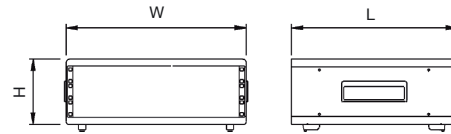

DESKTOP & INSTRUMENT CASES

POTTING BOXES

19" ENCLOSURES

19" SUBRACKS

CUSTOM SIZED ENCLOSURES

CUSTOM SERVICES

170 Series Enclosures

Sturdy lightweight 19" enclosures designed to accept 'full-width' 84E subracks and standard plug-in units.

- Heights from 2U up to 9U
- Constructed in 1mm thick steel
- Supplied with front tilt-feet, rear fixed feet
- Ventilation slots in base and rear panel
- Recessed side handles for comfort and ease transport
- Supplied flat-pack, open front design
- Front options ordered separately

TYPE NO.	U	WIDTH	HEIGHT	LEGTH
NE32060233	2U	489mm	131.5mm	330mm
NE32060245	2U	489mm	131.5mm	450mm
NE32060333	3U	489mm	176mm	330mm
NE32060345	3U	489mm	176mm	450mm
NE32060633	6U	489mm	306mm	330mm
NE32060645	6U	489mm	306mm	450mm
NE32060945	9U	489mm	443mm	450mm