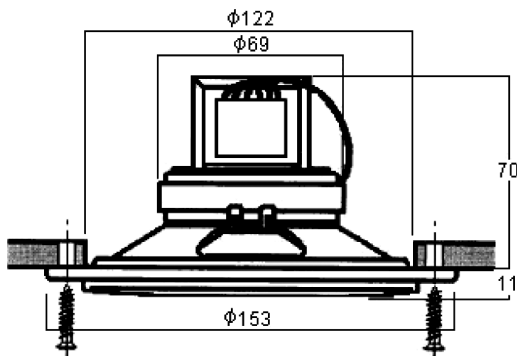

## Features:

- 100V line technique via audio transformer with 5 power taps
- Full range speaker with dual cone
- White, fixed metal grille

## Specifications:

Transformer Power Tappings	: 10W, 5W, 2.5W, 1.25W and 0.65W
Frequency Response	: 100Hz to 12kHz
External Length / Height	: 67mm
External Width	: 145mm
External Depth	: 75mm
External Diameter	: 150mm
Impedance	: 1,000Ω
Panel Cutout Diameter	: 120mm
Power Rating	: 300W
Sound Level SPL	: 91dB
Supply Voltage	: 35V AC

Dimensions : Millimetres