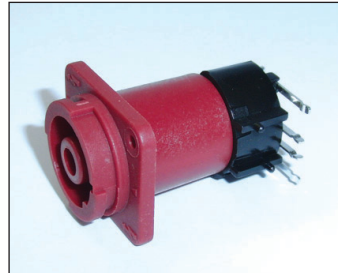

CLIFF

CLIFFCON PART Nos.

**4PC/P/LV
FCR2066**

**4PC/P90/LV
FCR20663**

**4PC/P/HV
FCR2067**

**4PC/P90/HV
FCR20673**

**4PC/S/LV
FCR2068**

**4PC/L
FCR2065**

**4PC/S/HV
FCR2069**

**4P 90° PC ADAPTOR
FCR6929**

**8PC/P
FCR2072**

**8PC/S
FCR2074**

**8 POLE COVER ASSEMBLY
CL2070**

For further information, contact: sales@cliffuk.co.uk

Cliff Electronic Components Limited,
76 Holmethorpe Avenue, Holmethorpe Ind. Estate,
Redhill, Surrey RH1 2PF U.K.
Tel: +44 (0)1737 771375 Fax: +44 (0)1737 766012