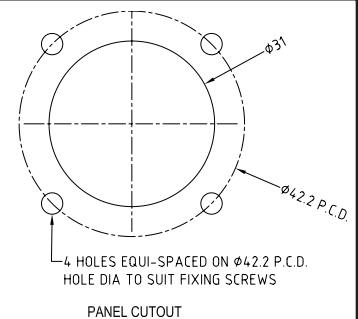

Cliffcon S
8 Pole Chassis Socket (Round Type)
Compatible with FM1260 Plug
Dimensions: 51 x 51 x 34mm

Part No: FM1285