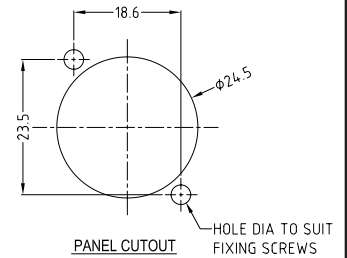

Visit us online at:

www.cliffuk.co.uk

CLIFFCON® S CONNECTORS 4 AND 8 POLE

Cliffcon S
4 Pole Chassis Socket
Compatible with all Cliffcon S 4 Pole Plugs
Dimensions: 24 x 24 x 33mm

Part No: FM1270

Cliffcon S
4 Pole Chassis Socket (Large Square Type)
Compatible with all Cliffcon S 4 Pole Plugs
Dimensions: 40 x 40 x 33mm