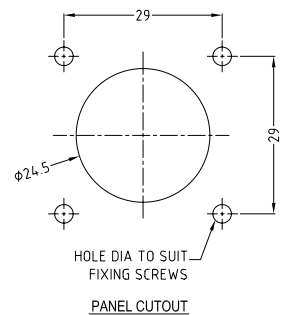

Part No: FM1245

Cliffcon S
4 Pole Plug without PVC Cable Grommet
Dimensions: 29 x 28 x 68mm

Part No: FM1250

Cliffcon S
4 Pole Cable Socket with PVC Cable Grommet
Dimensions: 28 x 28 x 93mm

Part No: FM1255

Cliffcon S
8 Pole Plug without PVC Cable Grommet
Dimensions: 35 x 35 x 80mm

Part No: FM1260

Cliff Electronic Components, Ltd.
76 Holmethorpe Avenue, Holmethorpe Ind. Est.
Redhill, Surrey RH1 2PF. England
Tel: +44 (0) 1737 771375
Fax: +44 (0) 1737 766012
Email: sales@cliffuk.co.uk

Visit us online at:

www.cliffuk.co.uk

CLIFFCON® S CONNECTORS 4 AND 8 POLE

Cliffcon S
4 Pole Chassis Socket
Compatible with all Cliffcon S 4 Pole Plugs
Dimensions: 24 x 24 x 33mm

Part No: FM1270

Cliffcon S
4 Pole Chassis Socket (Large Square Type)
Compatible with all Cliffcon S 4 Pole Plugs
Dimensions: 40 x 40 x 33mm

Part No: FM1275

Cliffcon S
4 Pole Chassis Socket (Round Type)
Compatible with all Cliffcon S 4 Pole Plugs
Dimensions: 50 x 50 x 33mm

Part No: FM1280

Cliffcon S
8 Pole Chassis Socket (Round Type)
Compatible with FM1260 Plug
Dimensions: 51 x 51 x 34mm