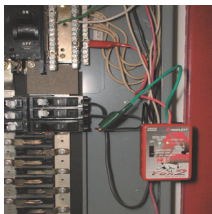

3399

BREAKER SNIFF-IT

Circuit Breaker Locator

- Locate and identify breakers without removing power
- Safely, identify and label breaker locations within any electrical panel

9650

3018

MODEL 310

Analog Hand Sized VOM