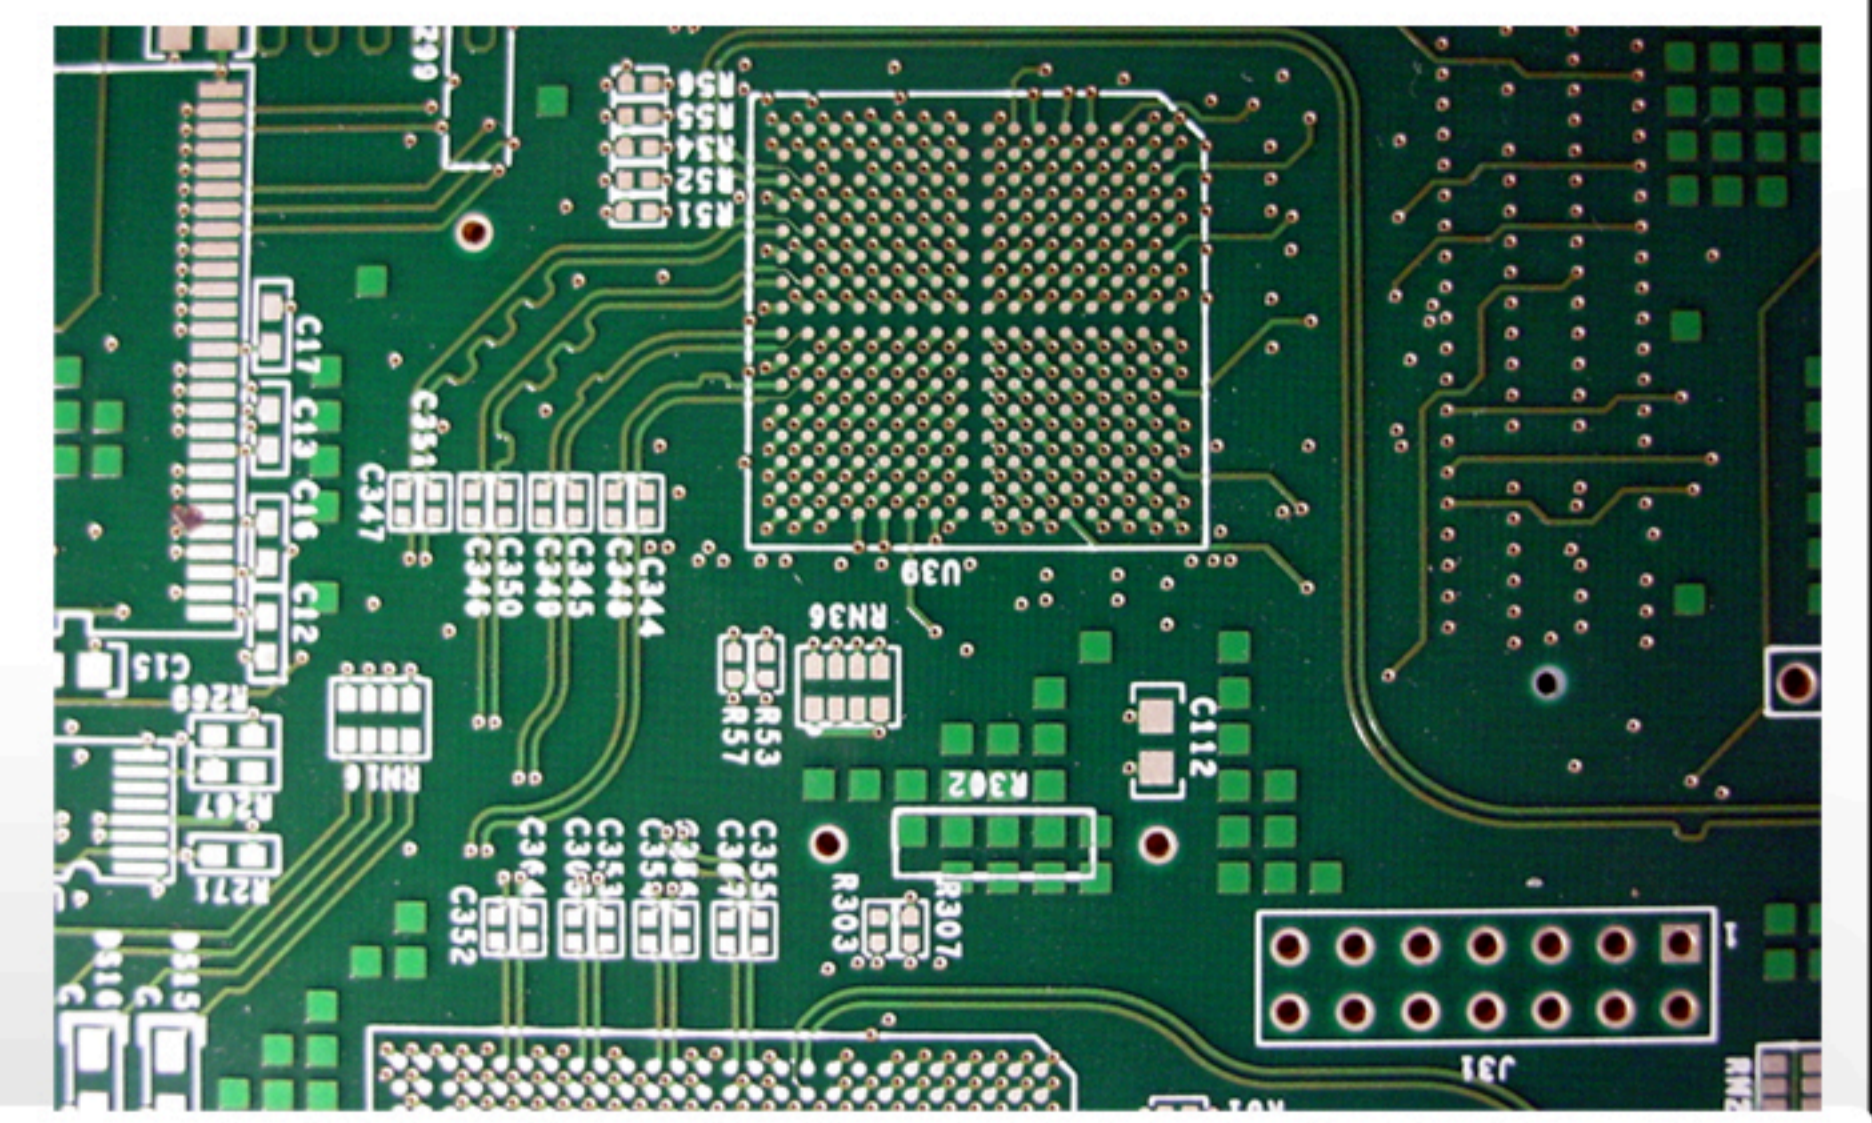

PCB & COMPONENTS