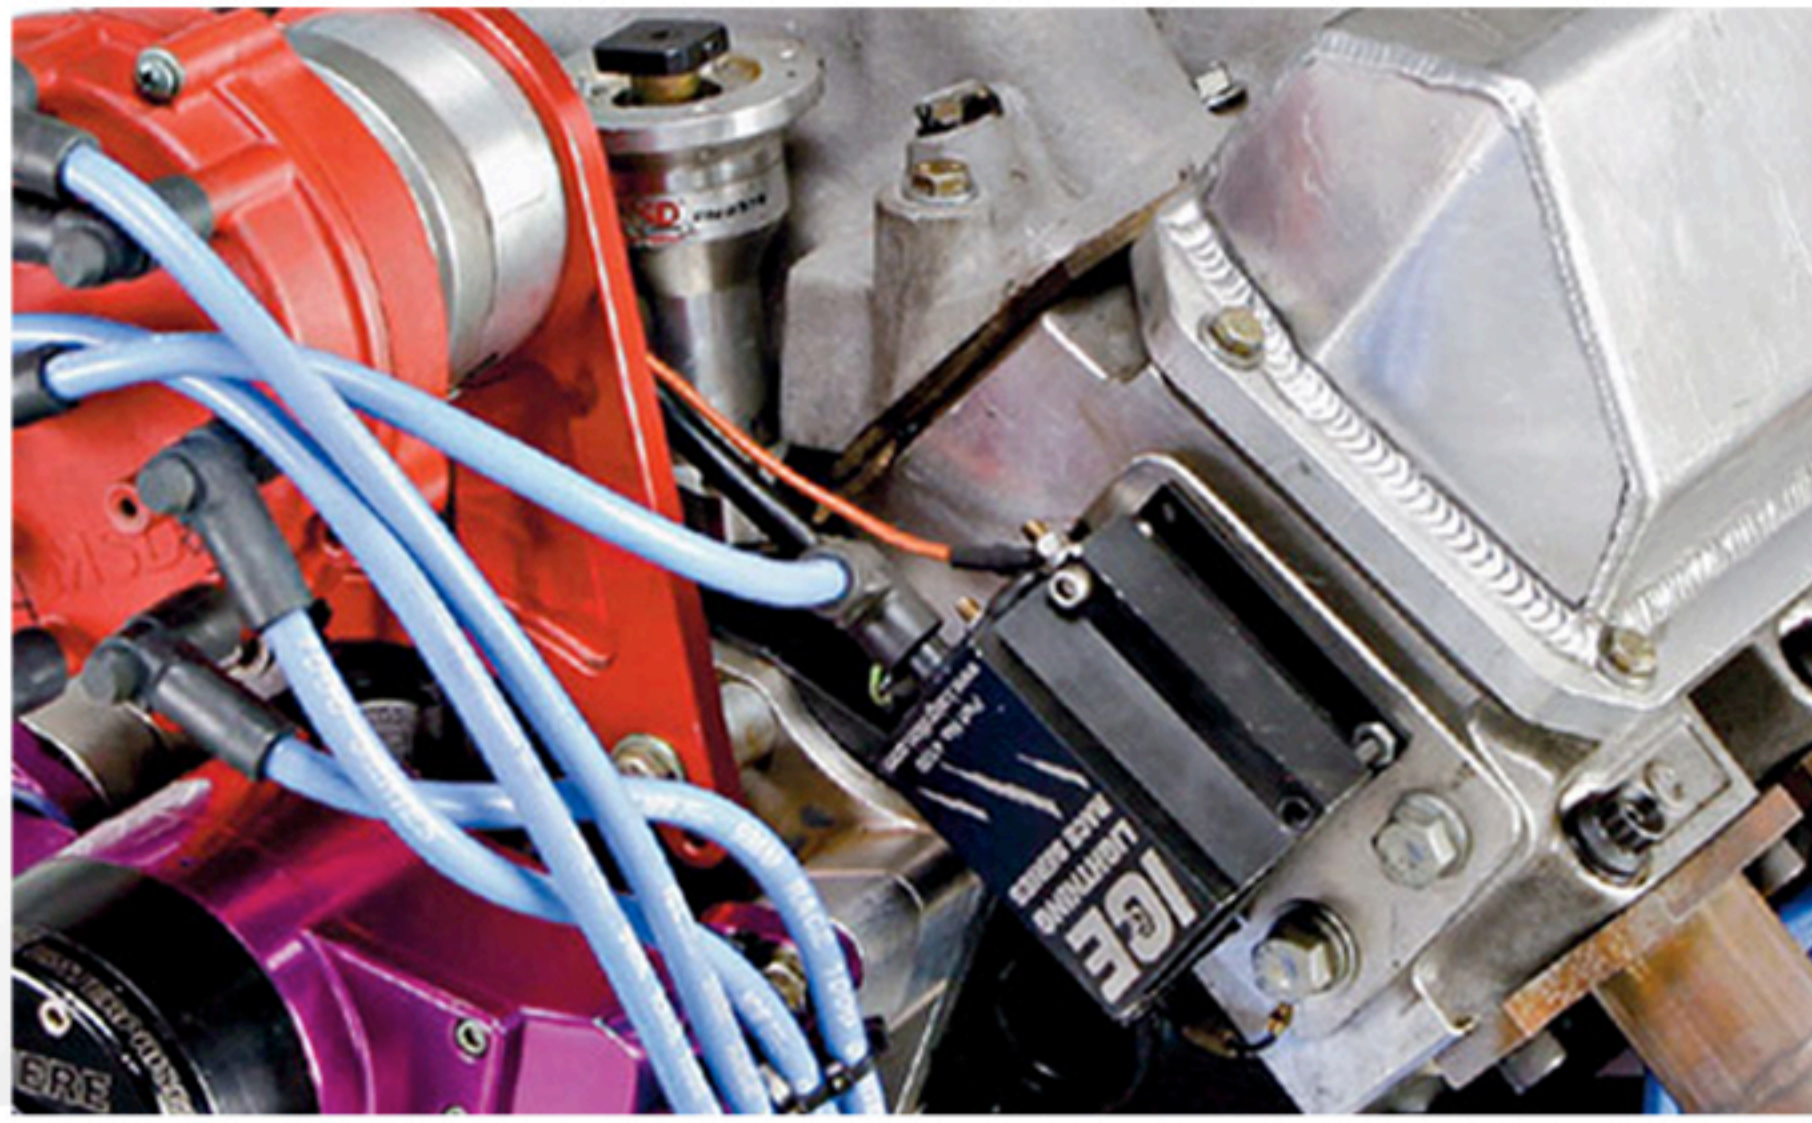

INDUSTRIAL GRADE CLEANERS, DESIGNED FOR THE TOUGHEST APPLICATIONS.
50% QUIETER THAN BEFORE, WITH EVERY FUNCTION YOU WILL EVER NEED..

MECHANISIMS & PARTS