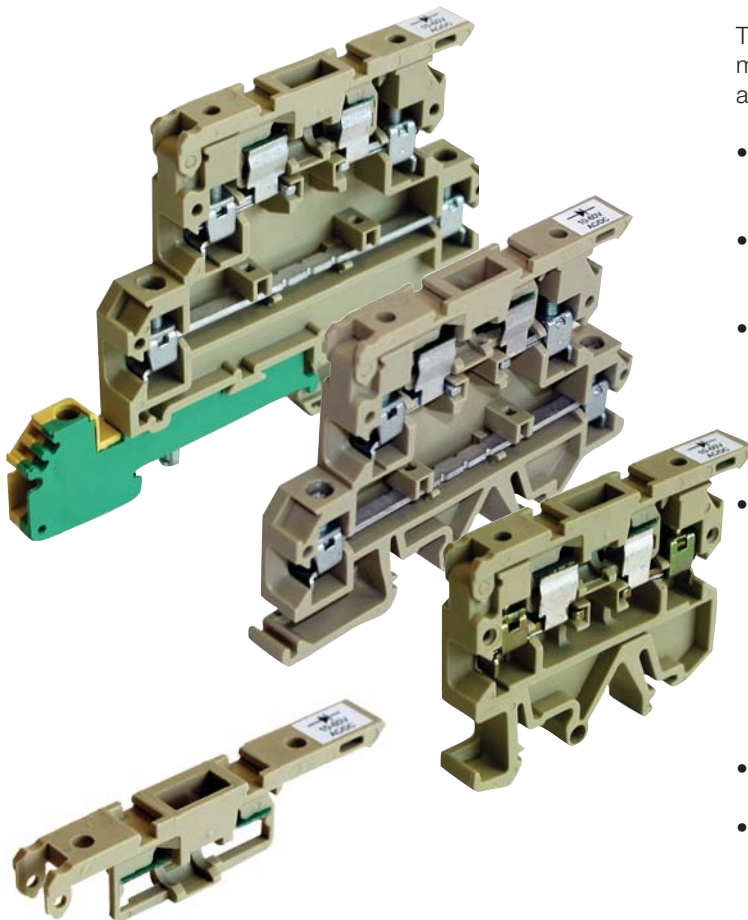

### Indicating Fuse Terminal Blocks

The well known ASK 1EN/LD fuse block and its family members (KDKS 1EN/LD and KDKS 1PE/LD) have undergone a little face lift.

- BFI (Blown Fuse Indicator) circuit using new high efficiency, high visibility SMT (Surface Mount Technology) LED
- BFI circuit built in to the lever; opening the lever disconnects the BFI circuit
- Wide voltage range BFI circuit
  - Reduction of inventory
  - Close to 40 part numbers are replaced by only 16
  - UC (Universal AC/DC Current) hinge sensitive half wave rectified
- Extra low leakage current for operator safety
 

10-60V unit:		100-250V unit:	
- 10Vac/dc	90 $\mu$ A	- 100Vac/dc	152 $\mu$ A
- 12Vac/dc	111 $\mu$ A	- 115Vac/dc	172 $\mu$ A
- 15Vac/dc	141 $\mu$ A	- 220Vac/dc	337 $\mu$ A
- 24Vac/dc	240 $\mu$ A	- 230Vac/dc	352 $\mu$ A
- 28Vac/dc	495 $\mu$ A	- 250Vac/dc	383 $\mu$ A
- 60Vac/dc	630 $\mu$ A		
- Labeling of voltage range and polarity on the lever
- For each type, 4 available options
  - 10-60Vac/dc hinge negative or positive
  - 100-250Vac/dc hinge negative or positive