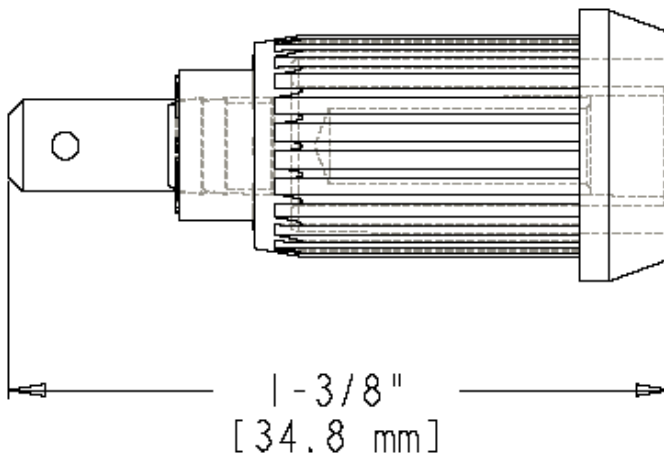

Part Number: BU-31603- *
Description: Pressfit Insulated Banana Jack with Spade Connection
3107

- Pressfit Insulated Banana Jack with Spade Connection
- Material: Banana Plug: nickel-plated brass; Insulator: Dupont 101L
- Length: 1.37" (34.8 mm)
- *Std. Colors: -0 Black, -2 Red, -4 Yellow, -6 Blue
- Rating: 1000Volts, 15Amps, IEC 1010 Compliant
- RoHS Compliant