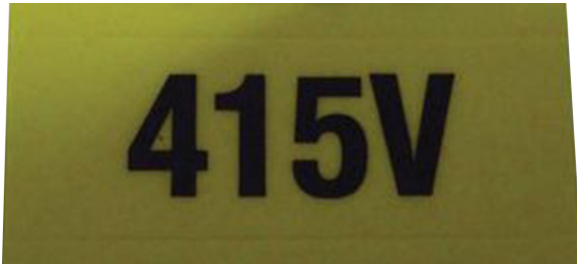

Label - 415V

Card of 20

pro-POWER

Specifications:

Label Type	: Self Adhesive
Label Size	: 32mm × 11mm
Material	: Self Adhesive Vinyl Labels
Colour	: Yellow
Legend	: 415V
Pack Quantity	: 20
External Length/Height	: 32mm
External Width	: 11mm

Part Number Table

Description	Part Number
Label, 415V, Card of 20	7827650

Important Notice : This data sheet and its contents (the "Information") belong to the members of the Premier Farnell group of companies (the "Group") or are licensed to it. No licence is granted for the use of it other than for information purposes in connection with the products to which it relates. No licence of any intellectual property rights is granted. The Information is subject to change without notice and replaces all data sheets previously supplied. The Information supplied is believed to be accurate but the Group assumes no responsibility for its accuracy or completeness, any error in or omission from it or for any use made of it. Users of this data sheet should check for themselves the Information and the suitability of the products for their purpose and not make any assumptions based on information included or omitted. Liability for loss or damage resulting from any reliance on the Information or use of it (including liability resulting from negligence or where the Group was aware of the possibility of such loss or damage arising) is excluded. This will not operate to limit or restrict the Group's liability for death or personal injury resulting from its negligence. pro-POWER is the registered trademark of the Group. © Premier Farnell plc 2012.