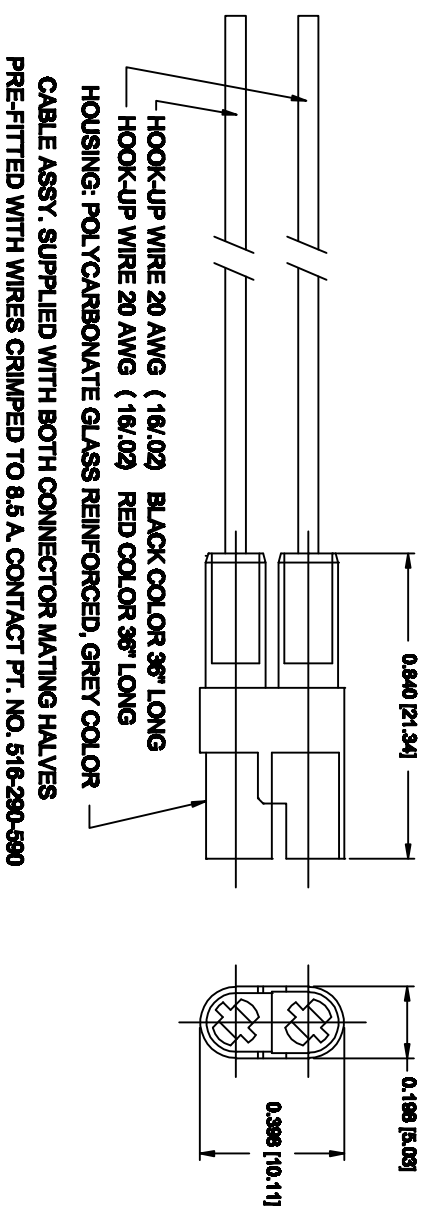

ISSUE NUMBER
ORIGINAL ①

SEALED POLY BAG
PRE-WIRED CONNECTOR HALF (2)
MOUNTING BRACKET (1)

KIT PART NUMBER
520-210-002-ASSY.

520 SERIES MATED CONNECTOR CABLE ASSY.

EDAC EDAC INC
TORONTO, ONTARIO
CANADA
YOUR CONNECTION TO QUALITY & SERVICE

THESE DRAWINGS AND SPECIFICATIONS
ARE THE PROPERTY OF EDAC INC. AND
SHALL NOT BE REPRODUCED OR COPIED
OR USED AS THE BASIS FOR THE
MANUFACTURE OR SALE OF ANY PARTS
WITHOUT WRITTEN PERMISSION.

ACAD REFERENCE NO. 520-210-002-ASSY
DRAWN: F. BRIONES DATE: FEB. 04/13

PART NUMBER
520-210-002-ASSY

DRAWING NUMBER
520-210-002-ASSY
1