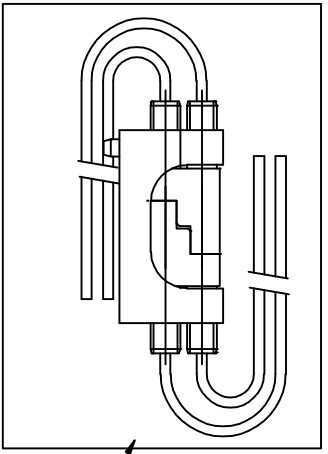

ISSUE NUMBER
ORIGINAL ①

SEALED POLY BAG
PRE-WIRED CONNECTOR HALF (2)
MOUNTING BRACKET (1)

KIT PART NUMBER
520-210-002-ASSY.

520 SERIES MATED CONNECTOR CABLE ASSY.

EDAC EDAC INC
TORONTO, ONTARIO
CANADA
YOUR CONNECTION TO QUALITY & SERVICE

THESE DRAWINGS AND SPECIFICATIONS
ARE THE PROPERTY OF EDAC INC. AND
SHALL NOT BE REPRODUCED OR COPIED
OR USED AS THE BASIS FOR THE
MANUFACTURE OR SALE OF ANY PARTS
WITHOUT WRITTEN PERMISSION.

ACAD REFERENCE NO. 520-210-002-ASSY
DRAWN: F. BRIONES DATE: FEB. 04/13

PART NUMBER
520-210-002-ASSY

DRAWING NUMBER
520-210-002-ASSY
1