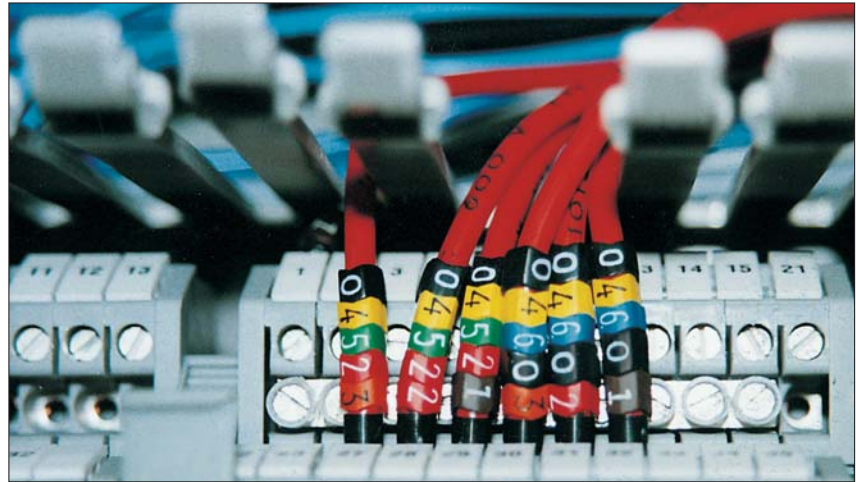

Pre-printed Cable Markers

• Helagrip, chevron cut

Features and Benefits

Helagrip is a versatile and cost effective cable identification system. The specially designed internal profile allows one size of marker to be fitted onto a wide range of cable diameters. Helagrip's chevron cut ensures that the markers lock together, enabling the text legend to stay in place where cable movement or vibration is likely. The flexible material ensures that Helagrip cable markers always fit securely onto the wire.

Application

Ideally suited to panel building, mass transit, utilities, telecommunications and electrical contracting.

Helagrip is supplied on a reel (HGDC) for ease of use.

Markers are available as standard in international resistor colour code and yellow material marked in black. White material marked in black is available to special order. Characters are 0-9, A-Z and standard electrical symbols.

For smaller cables and wires it is recommended that you use the AD applicator or the TJC installation tool.

Clearly a better way to identify in confined spaces.

Helagrip chevron cut.

Material Data	
Material	Flexible Polyvinyl Chloride, cadmium free (PVC)
Colour	White, yellow, international resistor colour code
Flammability	UL94 V0 (3mm)
Operating Temperature	-65 °C to +105 °C, Intermittent +135 °C
Specification	BS 2782-540B, BS 6746C, UL224, IEC 757