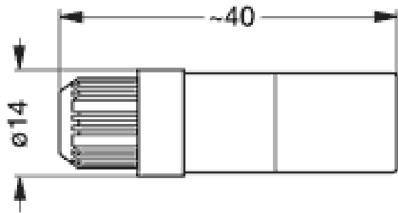

## MECHANICAL DETAILS

**Shell Style Model** PR\* : Free receptacle with cable collet

**Keying** 1 key (alpha=0; Plug: male contact; Receptacle: female contact)

**Housing Material** PSU (Polysulfone), gray

**Cable Fixing** 2.7 - 3.9 mm

**Variant 2** G : Gray collet nut

	A	L
Mm.	14	40
In.	0.55	1.57