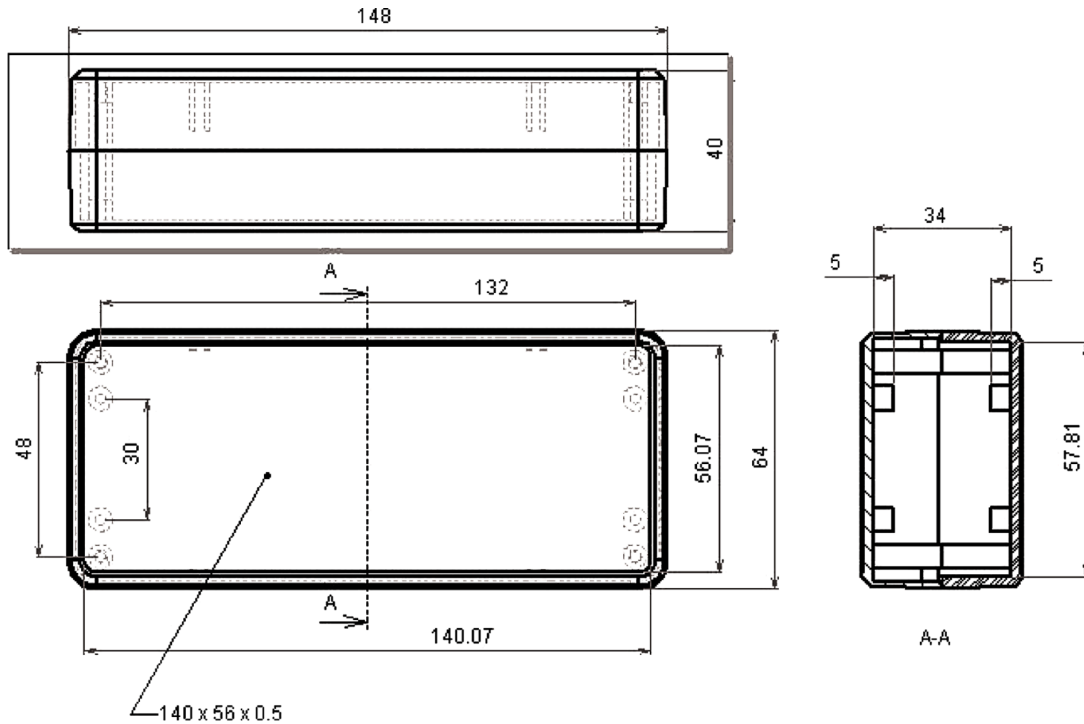

# ABS Enclosure

## Specifications:

Enclosure Type	: Multipurpose
External Height	: 144mm
External Width	: 65mm
External Depth	: 40mm
IP Rating	: IP54
Operating Temperature	: -40°C to 75°C
Material	: Resin ABS
Colour	: Light Grey

Dimensions : Millimetres

## Part Number Table

Description	Part Number
Box, ABS, Grey, 144mm × 65mm × 40mm	MCRL6035

**Important Notice** : This data sheet and its contents (the "Information") belong to the members of the Premier Farnell group of companies (the "Group") or are licensed to it. No licence is granted for the use of it other than for information purposes in connection with the products to which it relates. No licence of any intellectual property rights is granted. The Information is subject to change without notice and replaces all data sheets previously supplied. The Information supplied is believed to be accurate but the Group assumes no responsibility for its accuracy or completeness, any error in or omission from it or for any use made of it. Users of this data sheet should check for themselves the Information and the suitability of the products for their purpose and not make any assumptions based on information included or omitted. Liability for loss or damage resulting from any reliance on the Information or use of it (including liability resulting from negligence or where the Group was aware of the possibility of such loss or damage arising) is excluded. This will not operate to limit or restrict the Group's liability for death or personal injury resulting from its negligence. Multicomp is the registered trademark of the Group. © Premier Farnell plc 2012.