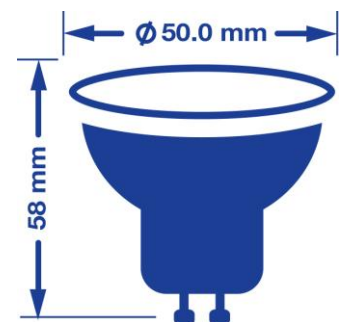

Photometric Data

Luminous Flux (lm) 370

CRI ≥ 80

CCT (K) 2700 – warm white

Luminous Intensity (cd) 850

Beam Angle (°) 35

Lifetime (hrs) 35,000

Switching cycle 18,000

Wattage Equivalent (W) 50