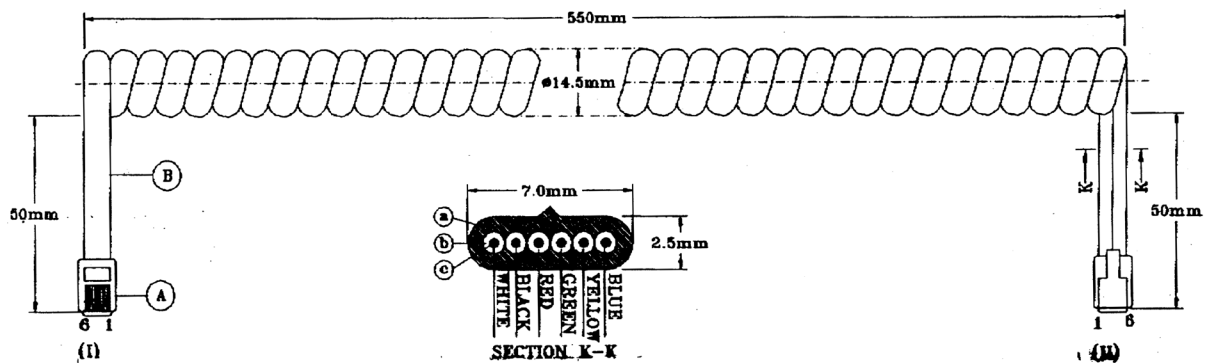

## Specifications:

Connector Type A	: RJ12
Connector Type B	: RJ12
Cable Length	: 3m
Jacket Colour	: Black
Cable Assembly Type	: Network
No. of Ways	: 6

Dimension: Millimetres

## Specification Table

No	Part Name	Material	Colour	Qty		
A	6 MIC 6P6C Modular Plug	PC	Clear	2		
C	Cable Tinsel 0.12/7×6C 2.5 × 7mm	a	Jacket	PVC	Black	-
		b	Insulation	PP/0.95	WT/BX/RD/CN/YW/BU	
		c	Conductor	Copper		

## Part Number Table

Description	Part Number
Patch Lead, Coiled, 6Way, 3.05m	CPJ

**Important Notice :** This data sheet and its contents (the "Information") belong to the members of the Premier Farnell group of companies (the "Group") or are licensed to it. No licence is granted for the use of it other than for information purposes in connection with the products to which it relates. No licence of any intellectual property rights is granted. The Information is subject to change without notice and replaces all data sheets previously supplied. The Information supplied is believed to be accurate but the Group assumes no responsibility for its accuracy or completeness, any error in or omission from it or for any use made of it. Users of this data sheet should check for themselves the Information and the suitability of the products for their purpose and not make any assumptions based on information included or omitted. Liability for loss or damage resulting from any reliance on the Information or use of it (including liability resulting from negligence or where the Group was aware of the possibility of such loss or damage arising) is excluded. This will not operate to limit or restrict the Group's liability for death or personal injury resulting from its negligence. pro-SIGNAL is the registered trademark of the Group. © Premier Farnell plc 2012.