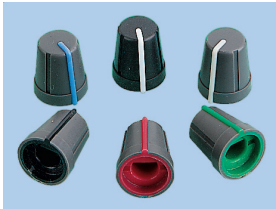

6mm-D Shaft
Soft Touch

- Manufactured from rubber with a plastic insert
- Soft textured finish
- Coloured pointer
- Available in 6 colours

Knob dia. 13.2mm
Shaft dia. 6mm
Height 16mm

214096

| Order Multiple = 10 | | Price Each | | | |
|-----------------------|------------|------------|-------|-------|-------|
| Body / Pointer Colour | Order Code | 10+ | 50+ | 100+ | 250+ |
| Grey / Red | 144-0006 ● | 0.250 | 0.230 | 0.210 | 0.194 |
| Grey / Blue | 144-0008 ● | 0.250 | 0.230 | 0.210 | 0.194 |
| Grey / Green | 144-0009 ● | 0.250 | 0.220 | 0.200 | 0.190 |
| Grey / Grey | 144-0010 ● | 0.250 | 0.230 | 0.210 | 0.194 |
| Grey / Black | 144-0011 ● | 0.250 | 0.230 | 0.210 | 0.194 |
| Black / White | 144-0012 ● | 0.250 | 0.230 | 0.210 | 0.194 |